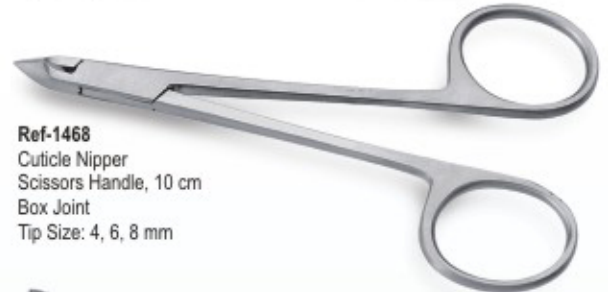

Ref-1467
Professional Cuticle Nipper
Double Spring, 12 cm
Lap Joint
Tip Size: 4, 6, 8 mm