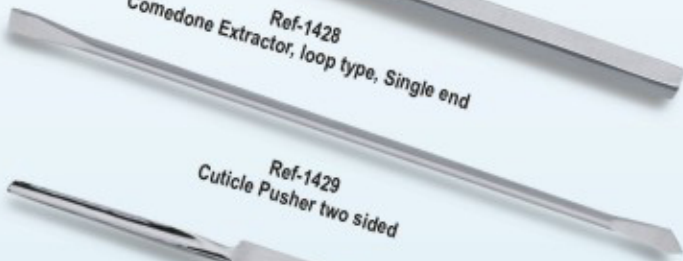

Ref-1425
Skin care tool

Ref-1426
Blade Holder

Ref-1427
Blade Holder

Ref-1428
Comedone Extractor, loop type, Single end

Ref-1429
Cuticle Pusher two sided

Ref-1430
Cuticle Pusher Single ended

Ref-1431
Blackhead remover Double ended