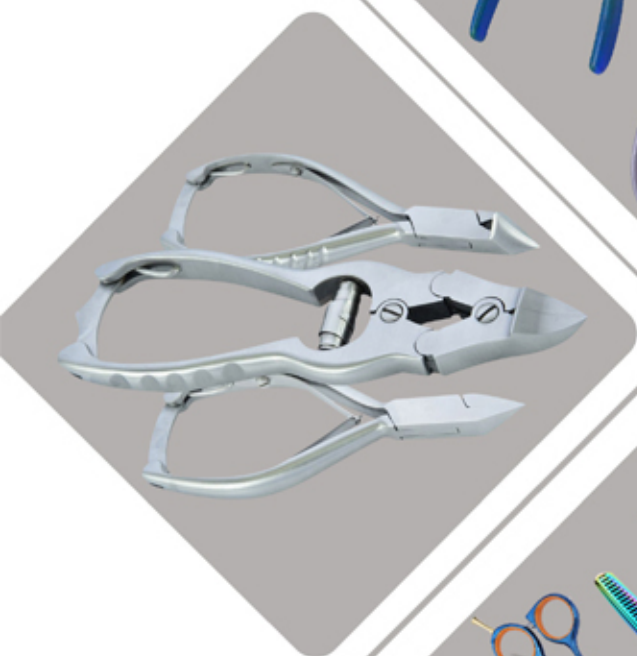

Rukson

SURGICAL INSTRUMENTS
QUALITY YOU DESIRE

BEAUTY INSTRUMENTS

TABLE OF CONTENTS

01	Professional Hair Cutting & Barber Scissors	01-04
02	Super Cut Barber Scissors	05
03	Professional Pet Grooming Scissors	06
04	Professional Hair Thinning Scissors	07-09
05	Nail, Cuticle & Fancy Scissors	10-13
06	Precision & General Tweezers	14
07	Eyebrow Tweezers	15-17
08	Manicure Instruments	18-22
09	Cuticle Nail Nippers & Cutters	23-24
10	Professional Nail Cutters	25
11	Professional Toe Nail Cutters	26
12	Nail Files, Foot Files & Foot Rasps	27-28
13	Corn Cutters, Acrylic Tip Cutters, Nail Cutters	29
14	Professional Razors & Accessories	30
15	Household, Tailor & Plastic Handle Scissors	31
16	Hair Extension Pliers	32
17	Manicure and Pedicure Instruments Kits	33-35