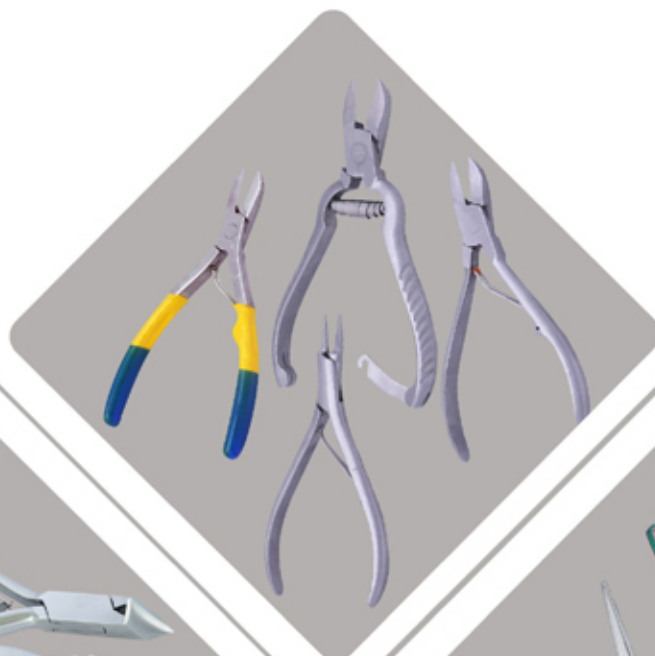

Rukson

SURGICAL INSTRUMENTS
QUALITY YOU DESIRE

BEAUTY INSTRUMENTS

TABLE OF CONTENTS

01	Professional Hair Cutting & Barber Scissors	01-04
02	Super Cut Barber Scissors	05
03	Professional Pet Grooming Scissors	06
04	Professional Hair Thinning Scissors	07-09
05	Nail, Cuticle & Fancy Scissors	10-13
06	Precision & General Tweezers	14
07	Eyebrow Tweezers	15-17
08	Manicure Instruments	18-22
09	Cuticle Nail Nippers & Cutters	23-24
10	Professional Nail Cutters	25
11	Professional Toe Nail Cutters	26
12	Nail Files, Foot Files & Foot Rasps	27-28
13	Corn Cutters, Acrylic Tip Cutters, Nail Cutters	29
14	Professional Razors & Accessories	30
15	Household, Tailor & Plastic Handle Scissors	31
16	Hair Extension Pliers	32
17	Manicure and Pedicure Instruments Kits	33-35

SECTION # 01

PROFESSIONAL Hair Cutting, Barber & Thinning Scissors

Professional Hair Cutting, Barber & Thinning Scissors

The unique manufacturing process ensure the necessary precision of concave inner surfaces (Hollow ground) and convex outer surfaces of the scissors blades. The convex edged scissors blades are characterized by there exceptionally durable cutting edge. All Metal Masters Scissors can be fitted with tension adjustment screw to encure the ease of use which will cause minium hand fatigue.