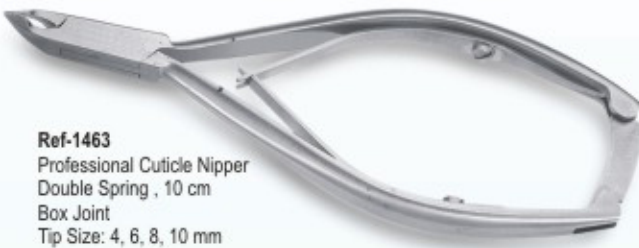

Ref-1462
Professional Cuticle Nipper
Single Spring, 10 cm
Box Joint
Tip Size: 4, 6, 8 mm