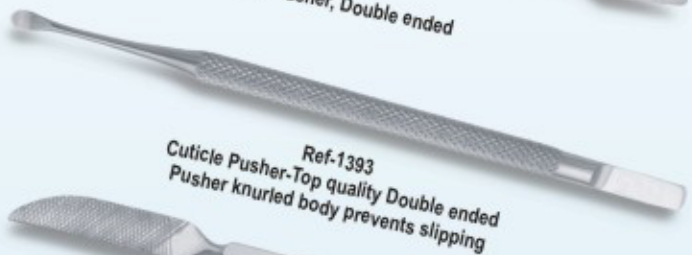

Ref-1381
Cuticle Pusher Double ended

Ref-1382
Cuticle Pusher Double ended

Ref-1383
Cuticle Pusher Double ended

Ref-1384
Cuticle Pusher Double ended (Perfect for Fingers & Toe nails)

Ref-1385
Pterygium Remover