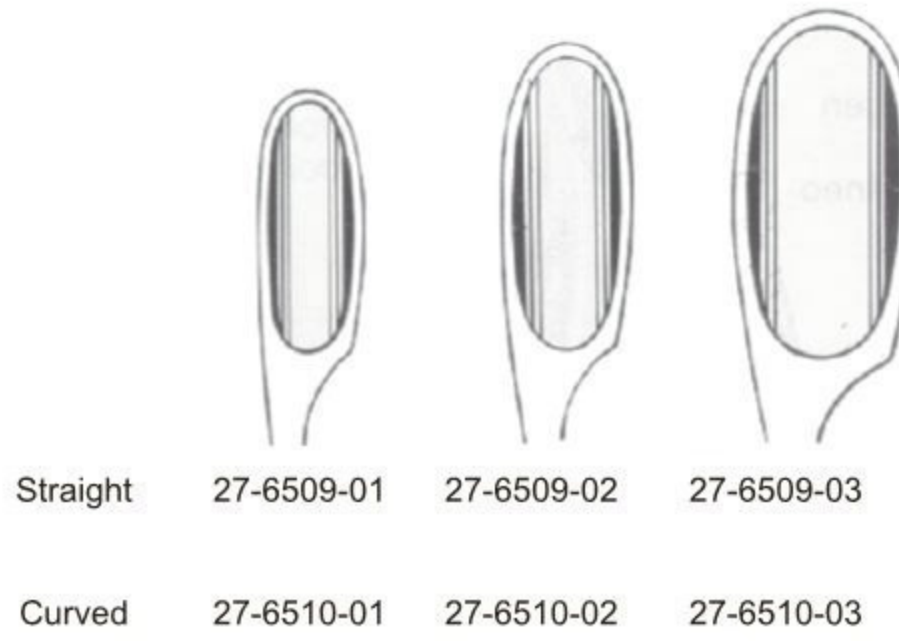

- EN** Obstetrics
- DE** Geburtshilfe
- ES** Obstetricia

Page 559 to 565

For Internal Measurements

27-6501-45
 Laparotomy Ring
 1¾" Inside Diameter

De Lee
 27-6502-20
 20 cm/8"
 cm/Inch Scale

Martin
 27-6503-34 34 cm/13½" 27-6504-34
 cm Scale cm/Inch Scale

Collin
 27-6505-35
 35 cm/13¾"
 cm Scale

Breisky
 27-6506-33
 33 cm/13"
 cm Inch Scale

Collyer
 27-6507-30
 30 cm/12"
 cm Inch Scale

Iowa
 27-6508-14
 14 cm/5½"
 Trumpet Needle Guide

Wallich
 27-6511-42
 42 cm/16¾"

Winter
 28 cm/11"

Sanger
 21 cm/10½"

Straight 27-6509-01 27-6509-02 27-6509-03

Curved 27-6510-01 27-6510-02 27-6510-03

Straight
 27-6512-27

Curved
 27-6513-27

Uterine Haemostasis Forceps

Green-Armytage
 27-6514-21
 21 cm/8¼"