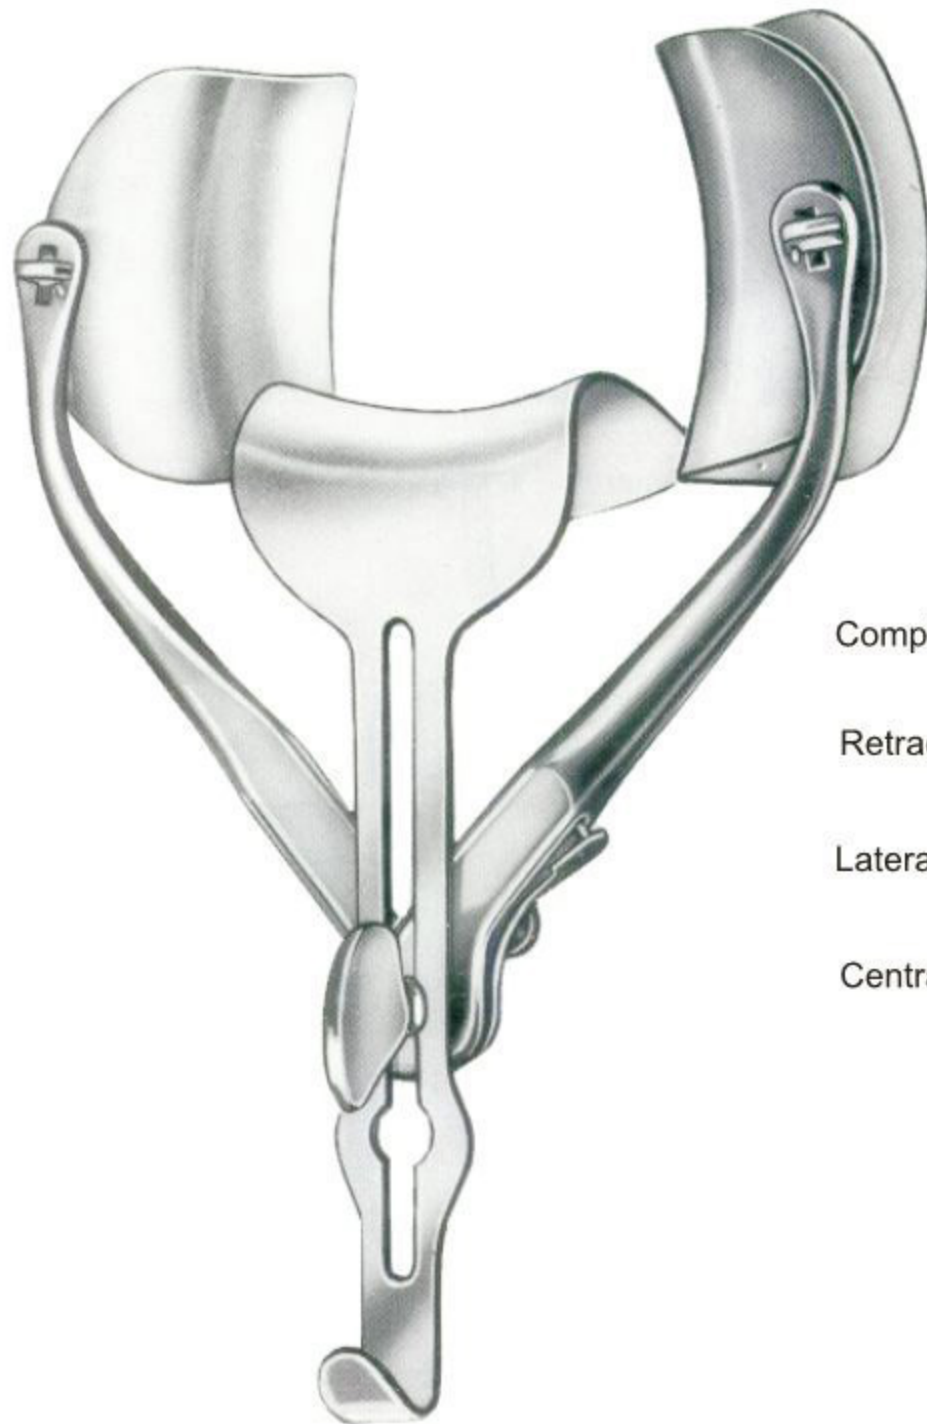

Ricard
11-3308-00 28cm/11"
11-3308-00 30cm/12"

Complete	Fig. 1 11-3309-00	Fig. 2 11-3310-00
Retractors Only	11-3309-01	11-3310-01
Lateral Blades	11-3309-02 60x80 mm	11-3310-02 75x85 mm
Central Only	11-3309-03 53x70 mm	11-3310-03 80x90 mm

Vulval Retractor