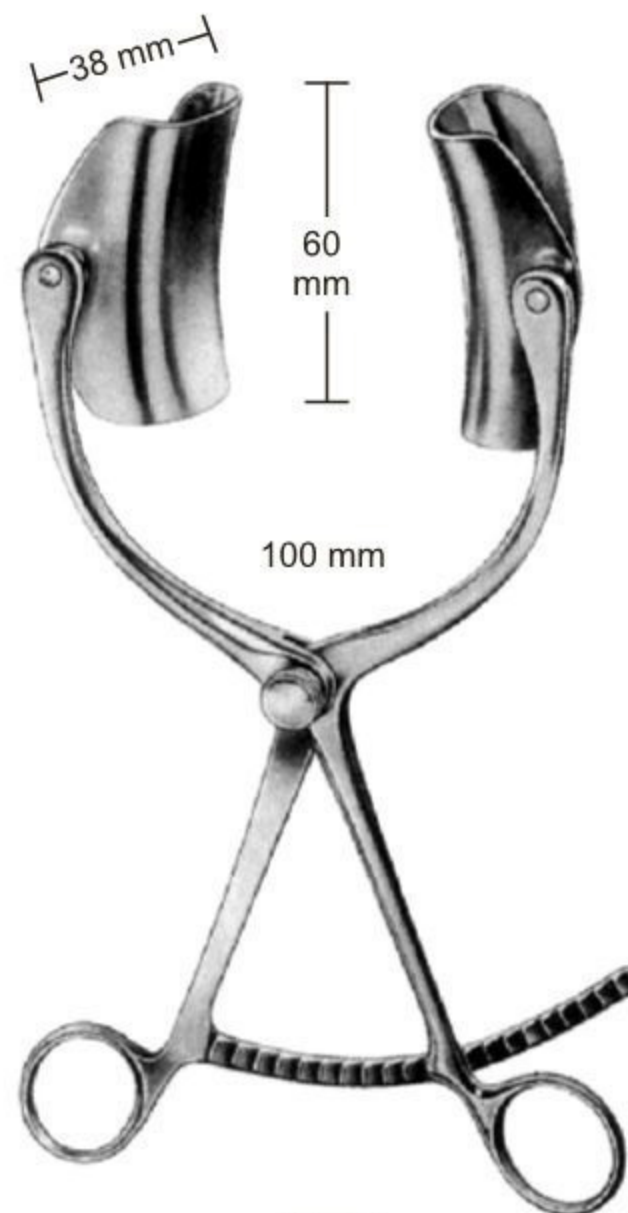

	Sharp	Blunt
	11-3289-01	11-3290-01
	11-3289-02	11-3290-02

Adson
 27 cm/10½"

	Sharp	Blunt
	11-3291-27	11-3292-27

5x6 Teeth

Adson
 Sharp 11-3293-27 27cm/10½"
 Blunt 11-3294-27

Beckmann-Adson (Standard)
 Sharp 11-3295-31 31cm/12¼"
 Blunt 11-3296-31

Adson
 11-3297-33 33cm/13"

Hemilaminectomy Retractor

11-3298-27
 27cm/10½"

Beckmann-Eaton
 11-3299-33
 33 cm/13"

Retractor Only 11-3300-01 Lateral Blades 11-3300-02

Collin
 11-3300-00
 20cm/8"

EN —● Ophthalmologie. Ophthalmology, Oftalmoloia
 DE —● Keratoplastikmesser, Stanzen Meibel
 ES —● Keratoplastikmesser, Stanzen Meibel

	Fig. 1 11-3303-00	Fig. 2 11-3304-00	Fig. 3 11-3305-00
Retractors Complete	11-3303-00	11-3304-00	11-3305-00
Retractors Only	11-3303-01	11-3304-01	11-3305-01
Lateral Blades	11-3303-02 38x62 mm	11-3304-02 38x80 mm	11-3305-02 38x100 mm
Central Blades	11-3303-03 55x55 mm		11-3305-03 55x75 mm