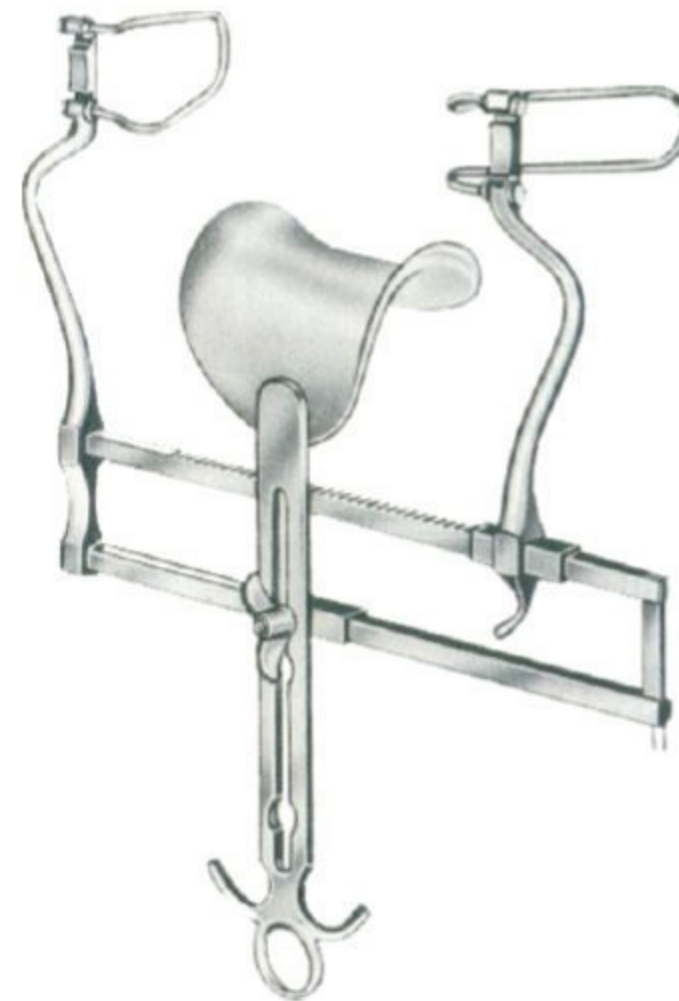

	Baby-Balfour 11-3327-00	Balfour 11-3328-00
Retractor Complete		
Retractor Only	11-3327-01	11-3328-01
Central Blade Only	11-3327-02	11-3328-02

Abdominal Retractors ● EN
 Bauchdeckenhalter ● DE
 Separadores abdominales ● ES

Retractor Complete
11-3329-00

Retractor Only
11-3329-01

Central Blade Only
11-3329-02

Retractor, Complete
11-3330-00

Retractor Only
11-3330-01

Central Blade Only
11-3330-02

Balfour

Retractor, complete
 11-3331-00
 Retractor, only
 11-3331-01
 Central blade, only
 11-3331-02

Balfour USA-Modell

Retractor, complete	
11-3332-00	
Retractor, only	
11-3332-01	
Central blade, only	
11-3332-02	11-3332-03
45x68 mm	68x85 mm
Lateral blades, only	
11-3332-04	11-3332-05
60 mm	80 mm

Abdominal Retractors ● EN
 Bauchdeckenhalter ● DE
 Separadores abdominales ● ES