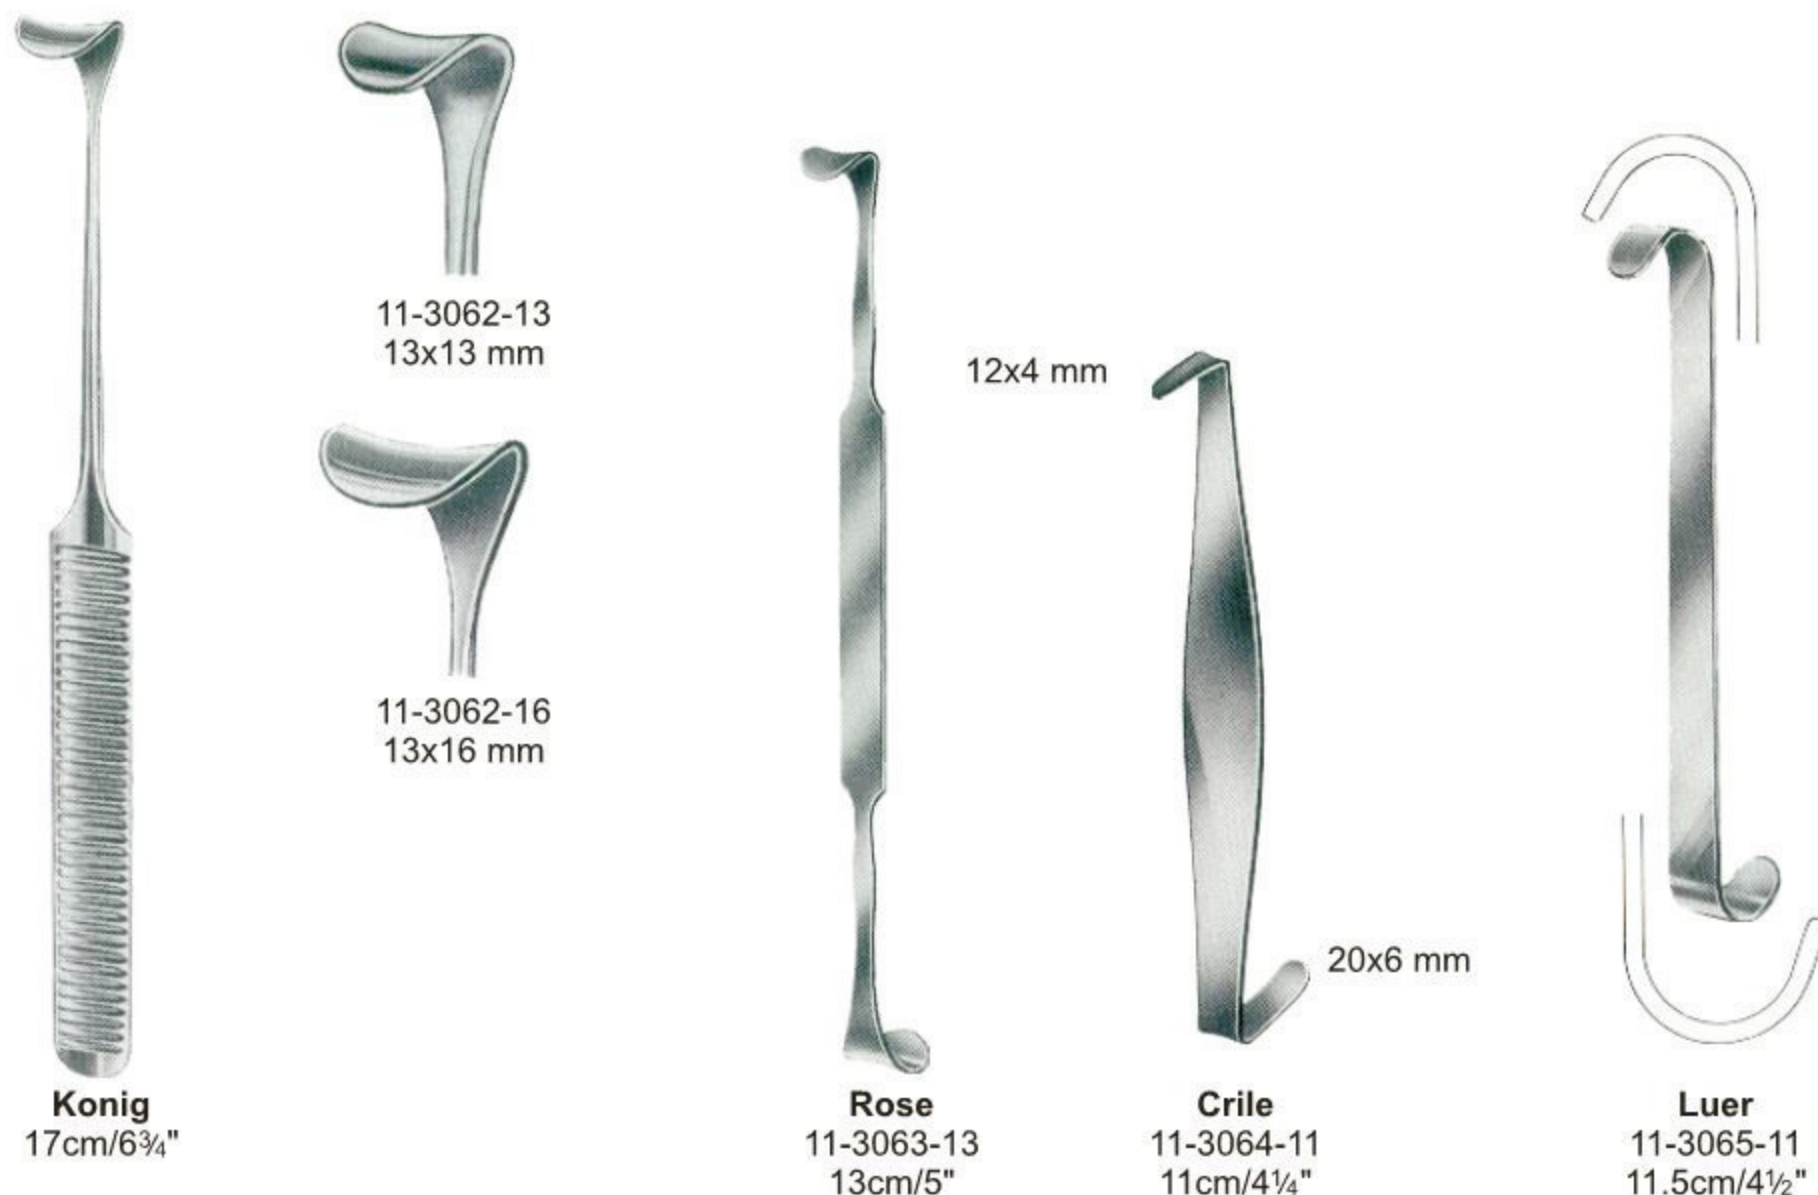

11-3057-03

11-3058-03

11-3057-04

11-3058-04

11-3057-06

11-3058-06

Retractors ● EN
 Wundhaken ● DE
 Separadores ● ES

Tendon Sheath Hook

Decompression Hook

Senn-Miller
 16cm/6¼"

Baby-Senn-Miller
 16cm/6¼"

Rangell-Davis
 11-3077-14
 14cm/5½"

Senn-Green
 15cm/6"

Langenbeck-Green
 16cm/6¼"

Collin-Hartmann

Roux