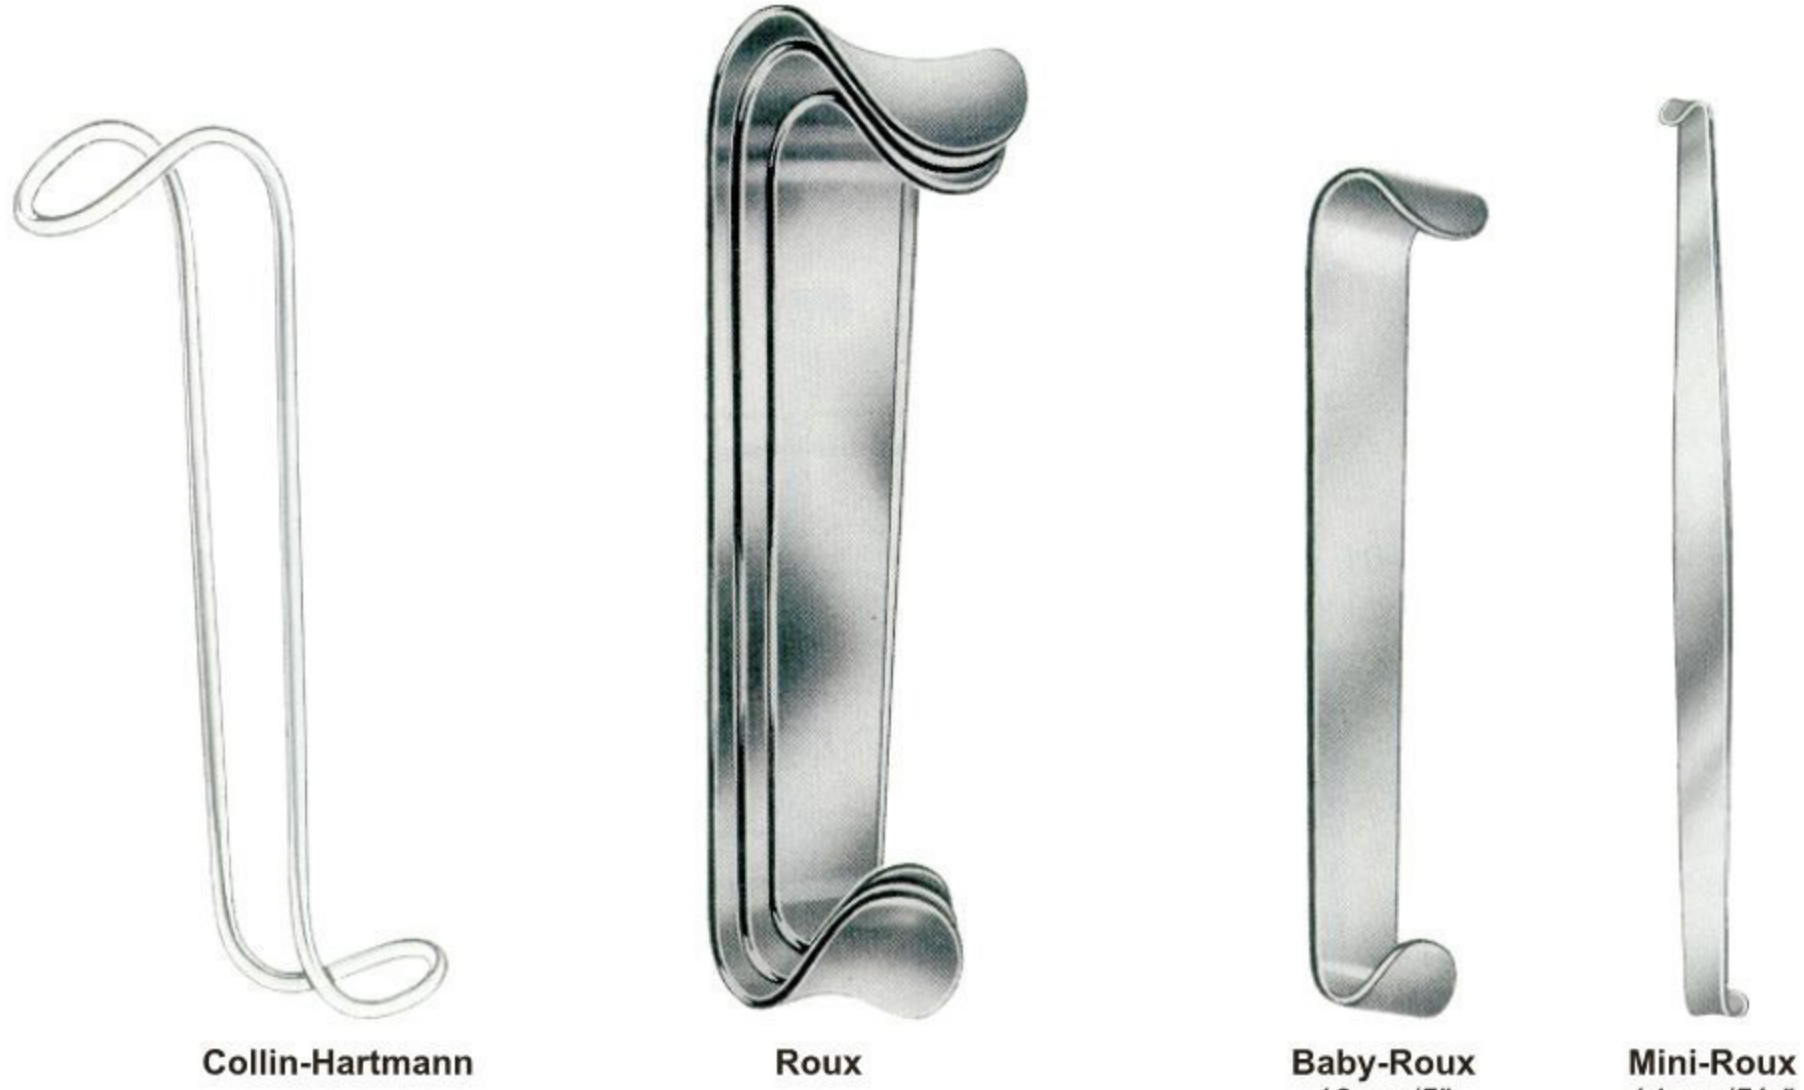

Decompression Hook

Senn-Miller
 16cm/6¼"

Baby-Senn-Miller
 16cm/6¼"

Rangell-Davis
 11-3077-14
 14cm/5½"

Senn-Green
 15cm/6"

Langenbeck-Green
 16cm/6¼"

Collin-Hartmann

Roux