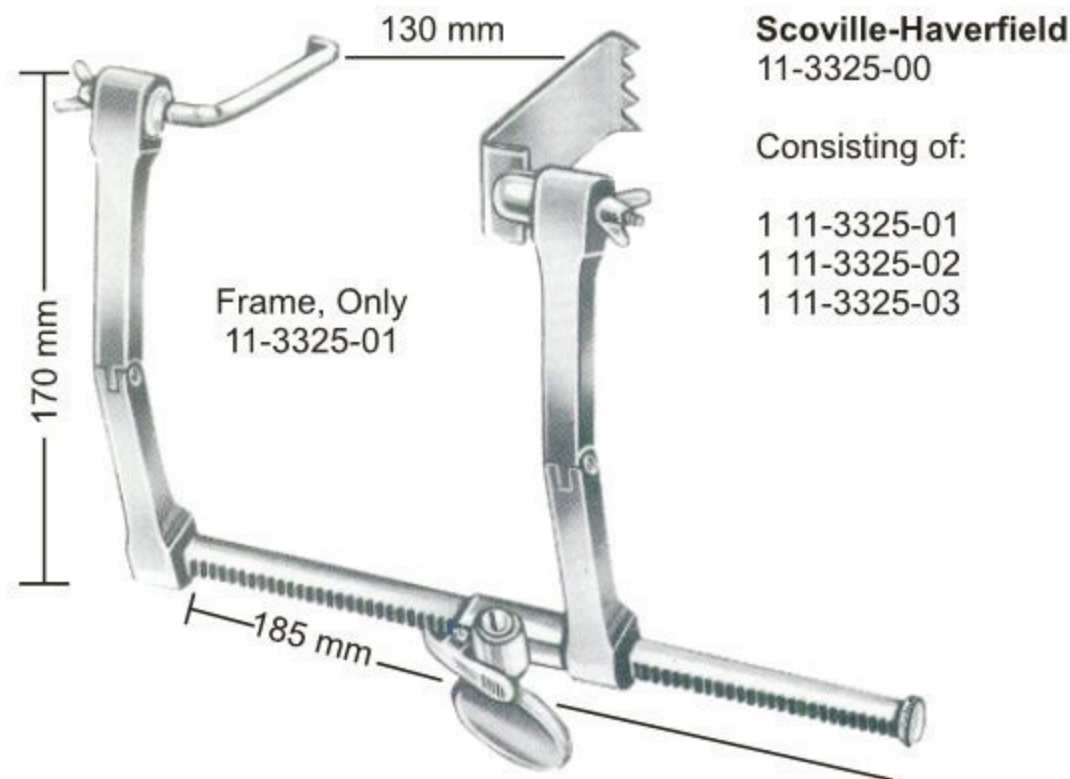

Blades

- Fig. 1 1¾"x1"
- Fig. 2 2⅛"x1"
- Fig. 3 2⅜"x1¾"
- Fig. 4 2⅜"x1"

Markham-Meyerding
 11-3314-18 18cm/7" 11-3315-18

Rigby
 11-3316-19 19cm/7½"

De Bakey
 11-3317-12 12cm/4 ¾"
 11-3317-17 17cm/6 ¾"

Gosset
 11-3318-00

Fig.1 ◀ 10cm/4" ▶
 Fig.2 ◀ 14cm/5½" ▶

Gosset
 Fig.1 11-3319-01
 Fig.2 11-3319-02

Gosset
 11-3320-00

Retractors Only
 11-3320-01

Central Blade
 11-3320-02
 56X60mm

Hertzler
 11-3321-00

Frazier
 11-3322-00

the blades are available by pairs