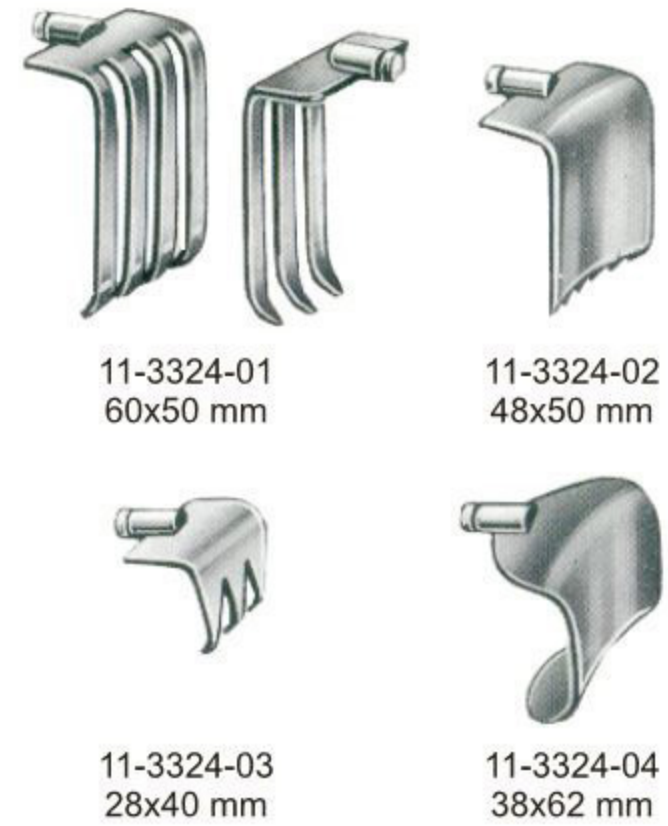

Blades

- Fig. 1 1¾"x1"
- Fig. 2 2⅛"x1"
- Fig. 3 2⅜"x1¾"
- Fig. 4 2⅜"x1"

Markham-Meyerding
 11-3314-18 18cm/7" 11-3315-18

Rigby
 11-3316-19 19cm/7½"

De Bakey
 11-3317-12 12cm/4 ¾"
 11-3317-17 17cm/6 ¾"

Gosset
 11-3318-00

Fig.1 ◀ 10cm/4" ▶
 Fig.2 ◀ 14cm/5½" ▶

Gosset
 Fig.1 11-3319-01
 Fig.2 11-3319-02

Gosset
 11-3320-00

Retractors Only
 11-3320-01

Central Blade
 11-3320-02
 56X60mm

Hertzler
 11-3321-00

Frazier
 11-3322-00

the blades are available by pairs

	Baby-Balfour 11-3327-00	Balfour 11-3328-00
Retractor Complete		
Retractor Only	11-3327-01	11-3328-01
Central Blade Only	11-3327-02	11-3328-02

Abdominal Retractors ● EN
 Bauchdeckenhalter ● DE
 Separadores abdominales ● ES