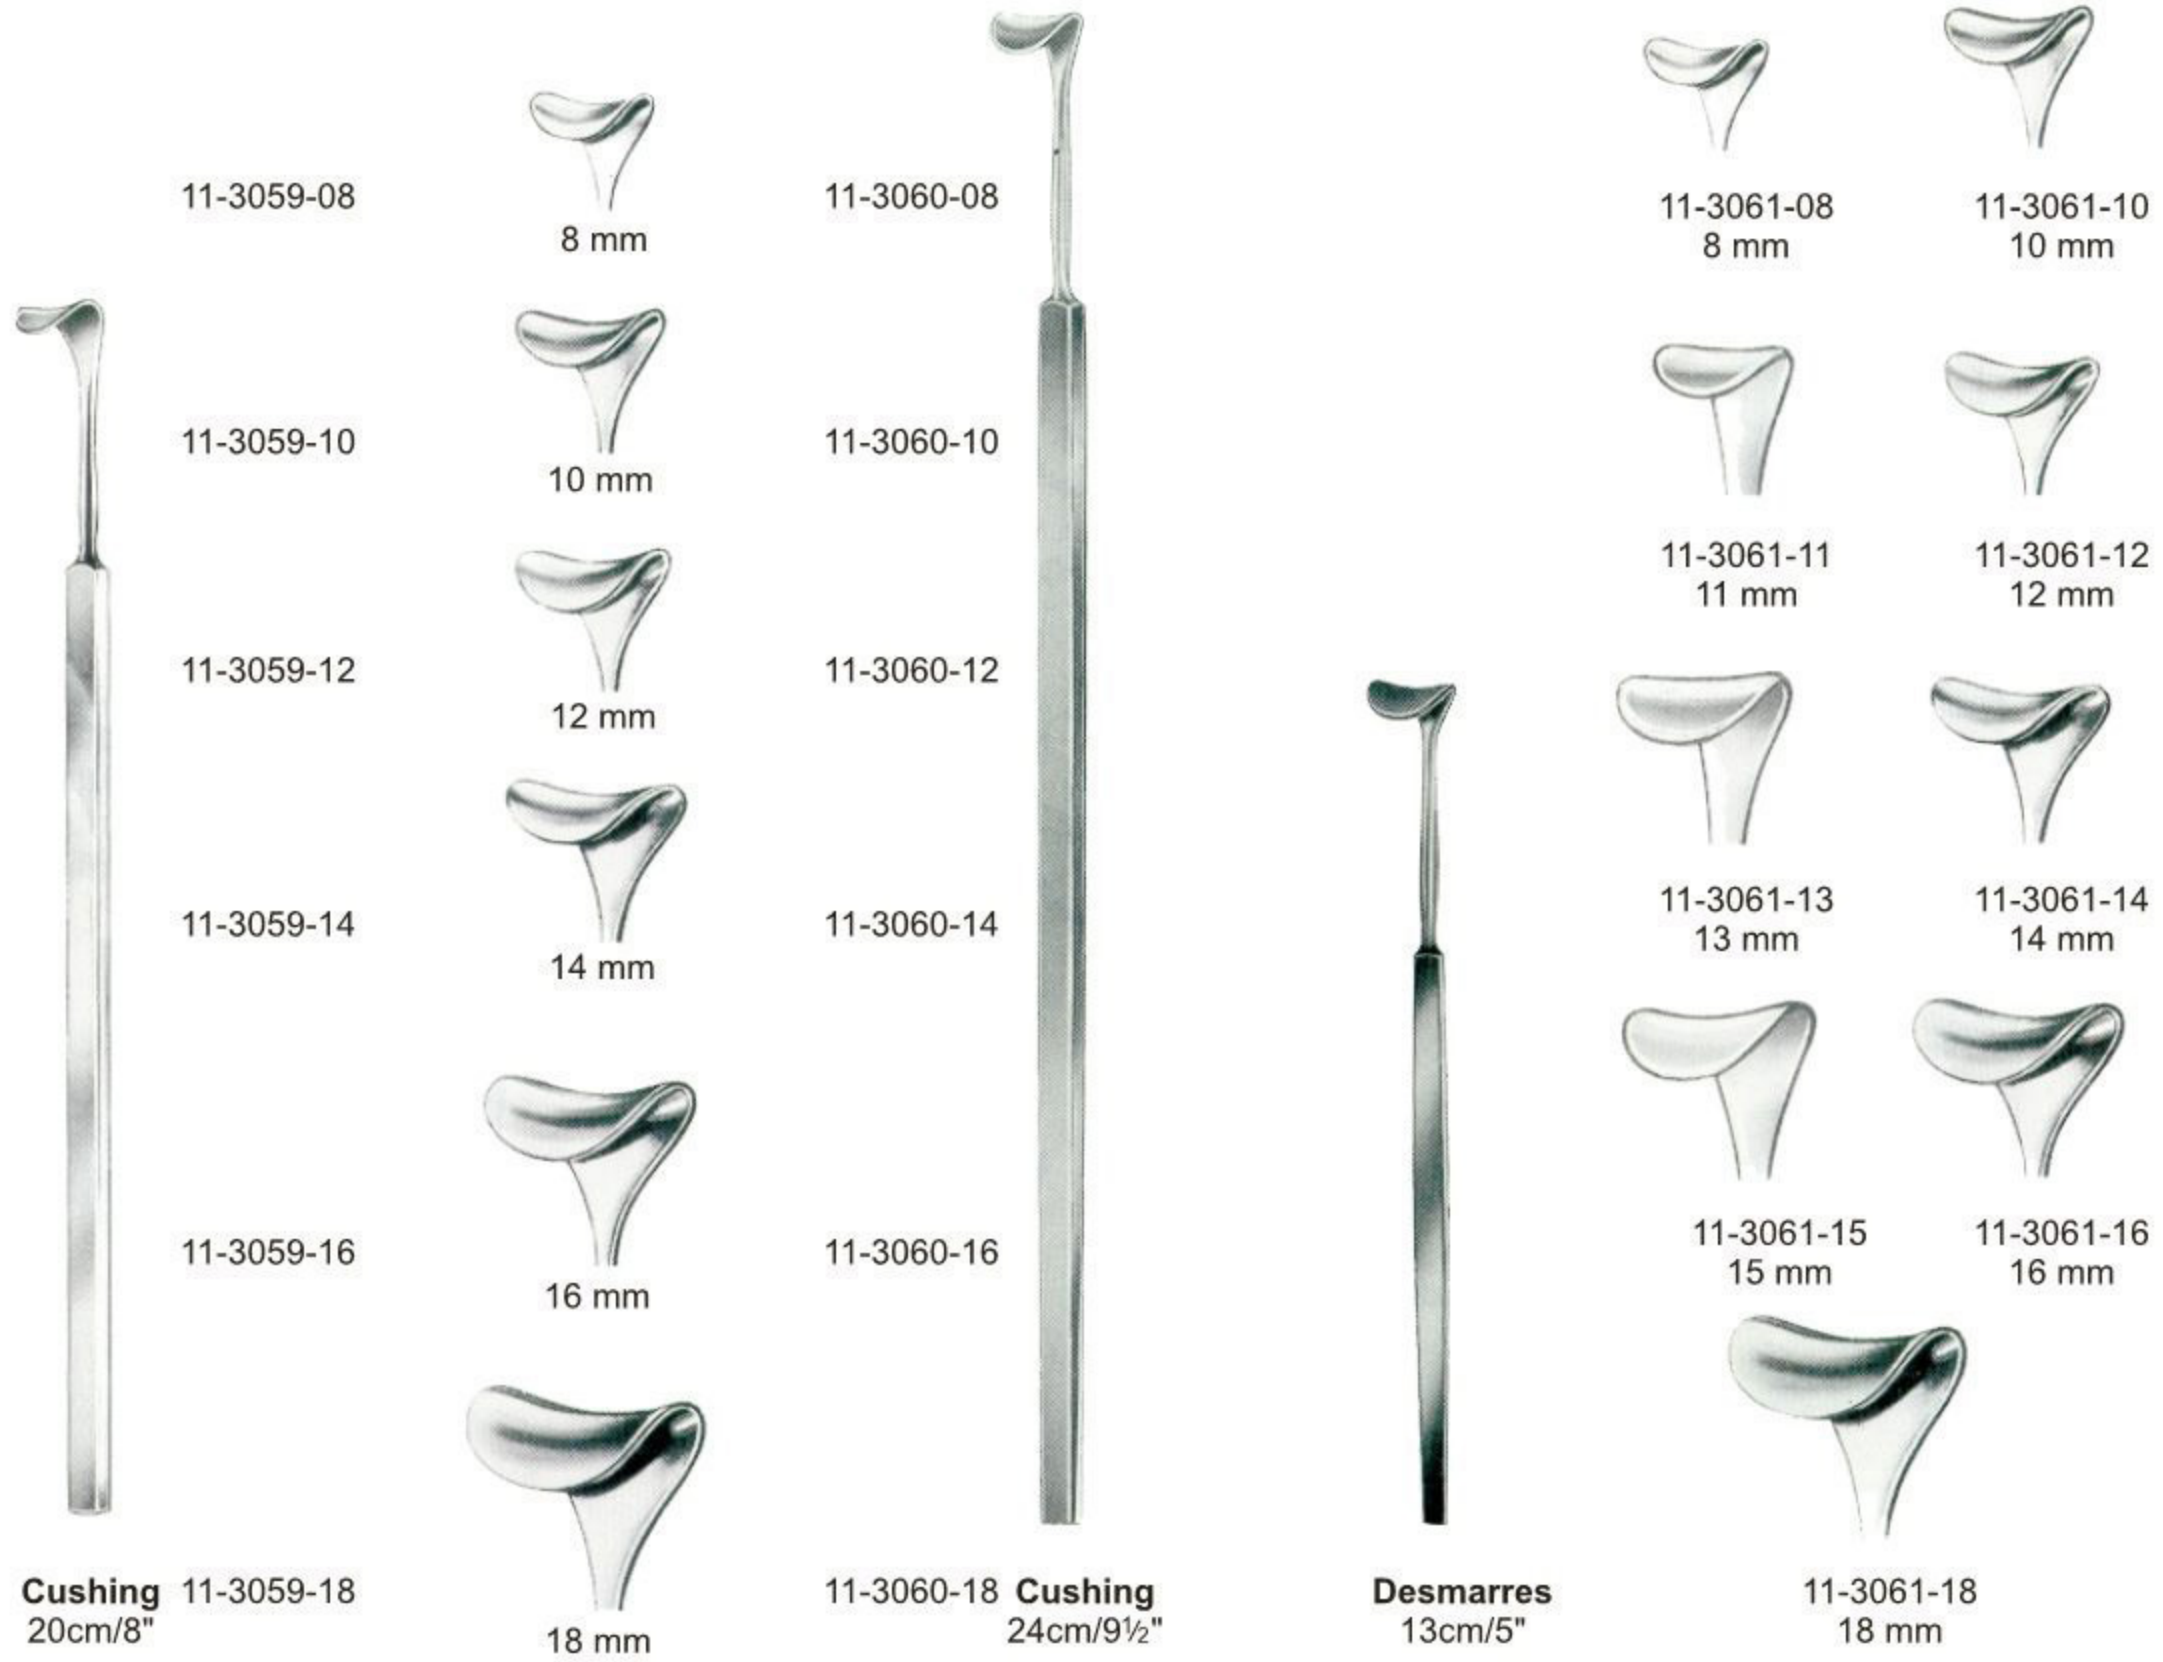

11-3057-03

11-3058-03

11-3057-04

11-3058-04

11-3057-06

11-3058-06

Retractors ● EN
 Wundhaken ● DE
 Separadores ● ES

Tendon Sheath Hook

Decompression Hook

Senn-Miller
 16cm/6¼"

Baby-Senn-Miller
 16cm/6¼"

Rangell-Davis
 11-3077-14
 14cm/5½"

Senn-Green
 15cm/6"

Langenbeck-Green
 16cm/6¼"

Collin-Hartmann

Roux