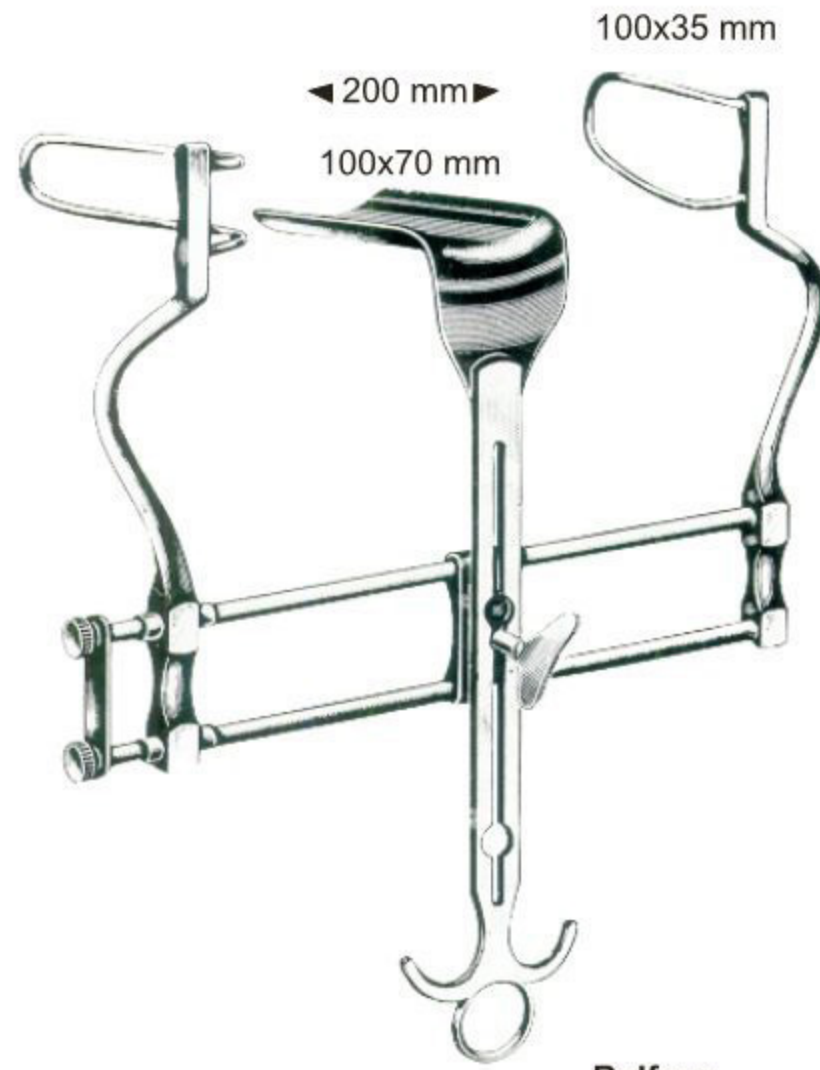

	Baby-Balfour 11-3327-00	Balfour 11-3328-00
Retractor Complete		
Retractor Only	11-3327-01	11-3328-01
Central Blade Only	11-3327-02	11-3328-02

Abdominal Retractors ● EN
 Bauchdeckenhalter ● DE
 Separadores abdominales ● ES

Retractor Complete
11-3329-00

Retractor Only
11-3329-01

Central Blade Only
11-3329-02

Retractor, Complete
11-3330-00

Retractor Only
11-3330-01

Central Blade Only
11-3330-02

Balfour

Retractor, complete
 11-3331-00
 Retractor, only
 11-3331-01
 Central blade, only
 11-3331-02

Balfour USA-Modell

Retractor, complete	
11-3332-00	
Retractor, only	
11-3332-01	
Central blade, only	
11-3332-02	11-3332-03
45x68 mm	68x85 mm
Lateral blades, only	
11-3332-04	11-3332-05
60 mm	80 mm

Abdominal Retractors ● EN
 Bauchdeckenhalter ● DE
 Separadores abdominales ● ES