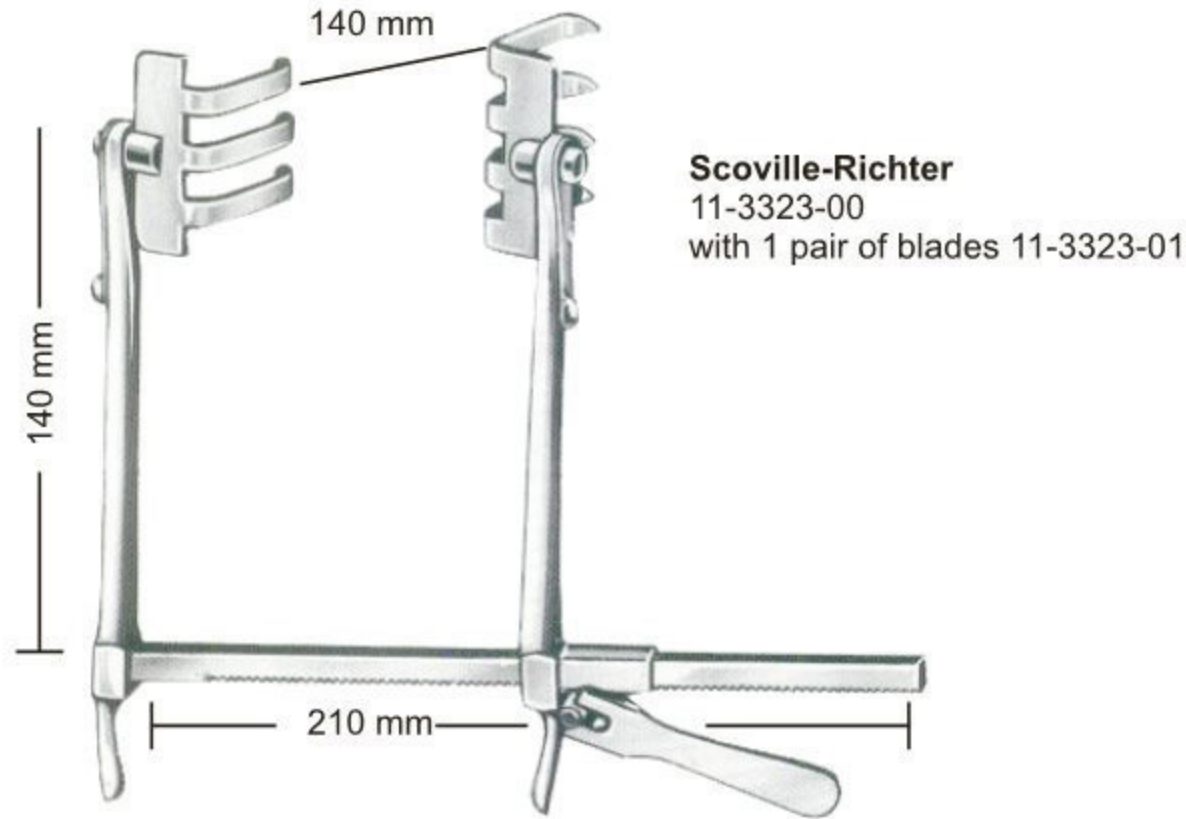

Blades

- Fig. 1 1¾"x1"
- Fig. 2 2⅛"x1"
- Fig. 3 2⅜"x1¾"
- Fig. 4 2⅜"x1"

Markham-Meyerding
 11-3314-18 18cm/7" 11-3315-18

Rigby
 11-3316-19 19cm/7½"

De Bakey
 11-3317-12 12cm/4 ¾"
 11-3317-17 17cm/6 ¾"

Gosset
 11-3318-00

Fig.1 ◀ 10cm/4" ▶
 Fig.2 ◀ 14cm/5½" ▶

Gosset
 Fig.1 11-3319-01
 Fig.2 11-3319-02

Gosset
 11-3320-00

Retractors Only
 11-3320-01

Central Blade
 11-3320-02
 56X60mm

Hertzler
 11-3321-00

Frazier
 11-3322-00

the blades are available by pairs

	Baby-Balfour 11-3327-00	Balfour 11-3328-00
Retractor Complete		
Retractor Only	11-3327-01	11-3328-01
Central Blade Only	11-3327-02	11-3328-02

Abdominal Retractors ● EN
 Bauchdeckenhalter ● DE
 Separadores abdominales ● ES