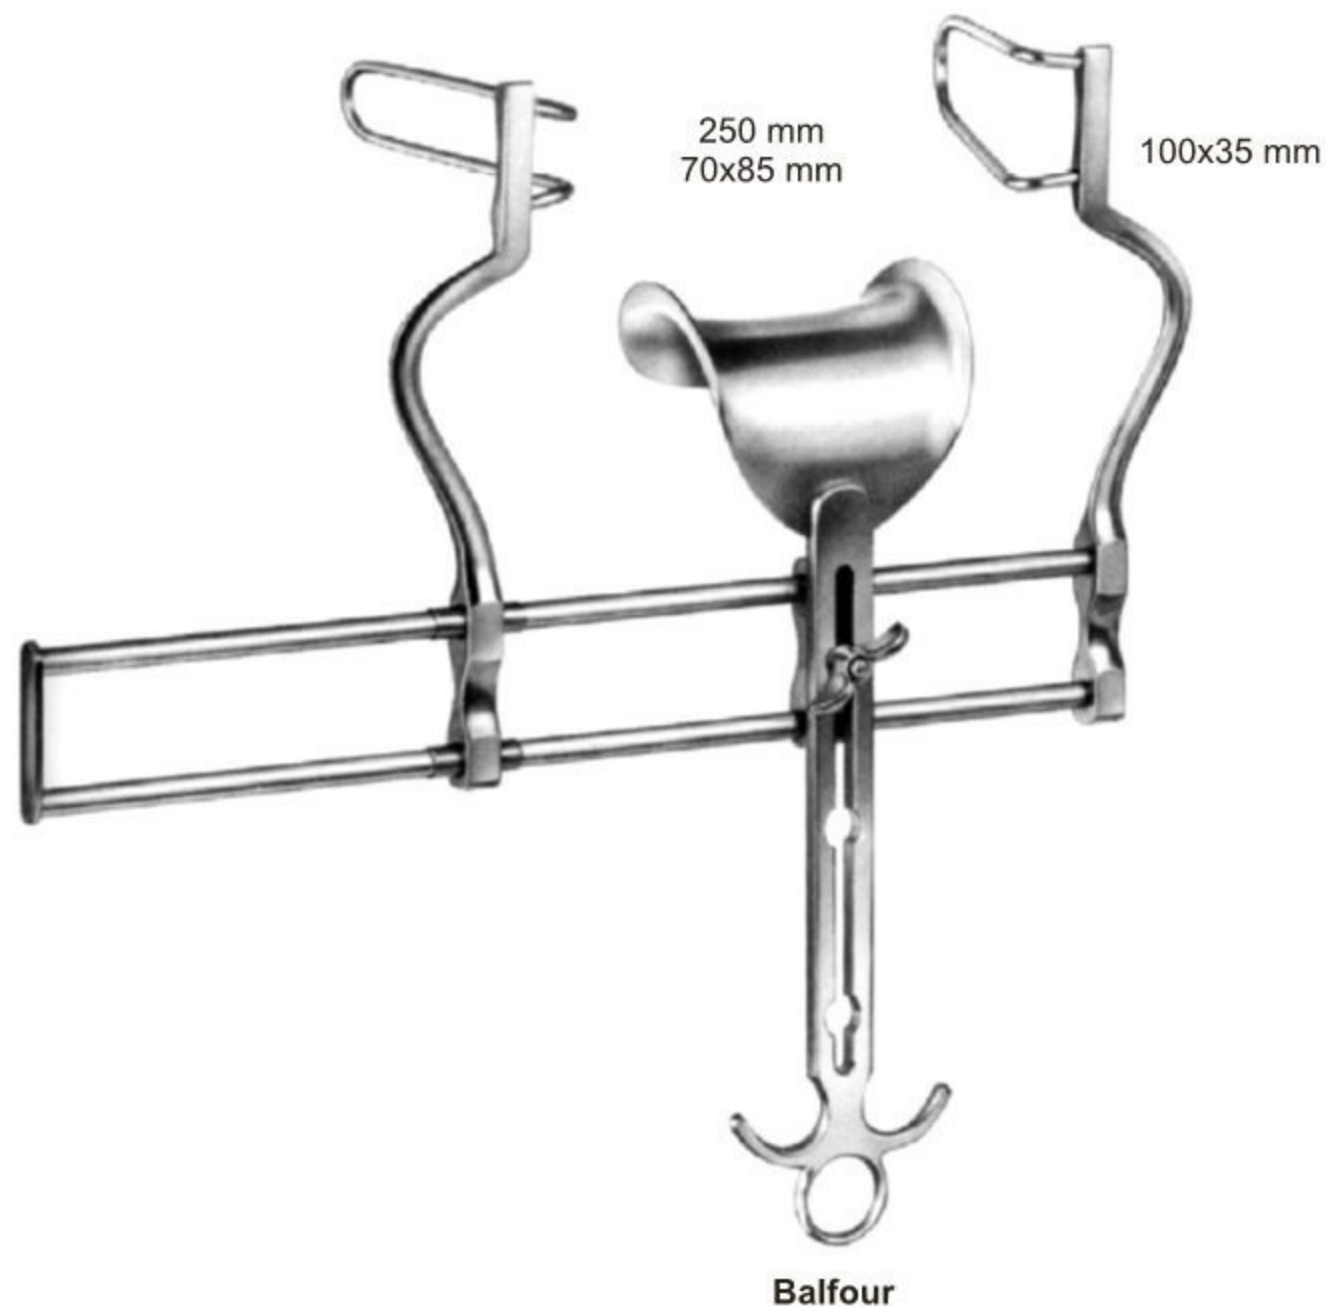

Fig.1 ◀ 10cm/4" ▶
 Fig.2 ◀ 14cm/5½" ▶

Gosset
 Fig.1 11-3319-01
 Fig.2 11-3319-02

Gosset
 11-3320-00

Retractors Only
 11-3320-01

Central Blade
 11-3320-02
 56X60mm

Hertzler
 11-3321-00

Frazier
 11-3322-00

the blades are available by pairs

	Baby-Balfour 11-3327-00	Balfour 11-3328-00
Retractor Complete		
Retractor Only	11-3327-01	11-3328-01
Central Blade Only	11-3327-02	11-3328-02

Abdominal Retractors ● EN
 Bauchdeckenhalter ● DE
 Separadores abdominales ● ES

Retractor Complete
11-3329-00

Retractor Only
11-3329-01

Central Blade Only
11-3329-02

Retractor, Complete
11-3330-00

Retractor Only
11-3330-01

Central Blade Only
11-3330-02

Balfour

Retractor, complete
 11-3331-00
 Retractor, only
 11-3331-01
 Central blade, only
 11-3331-02