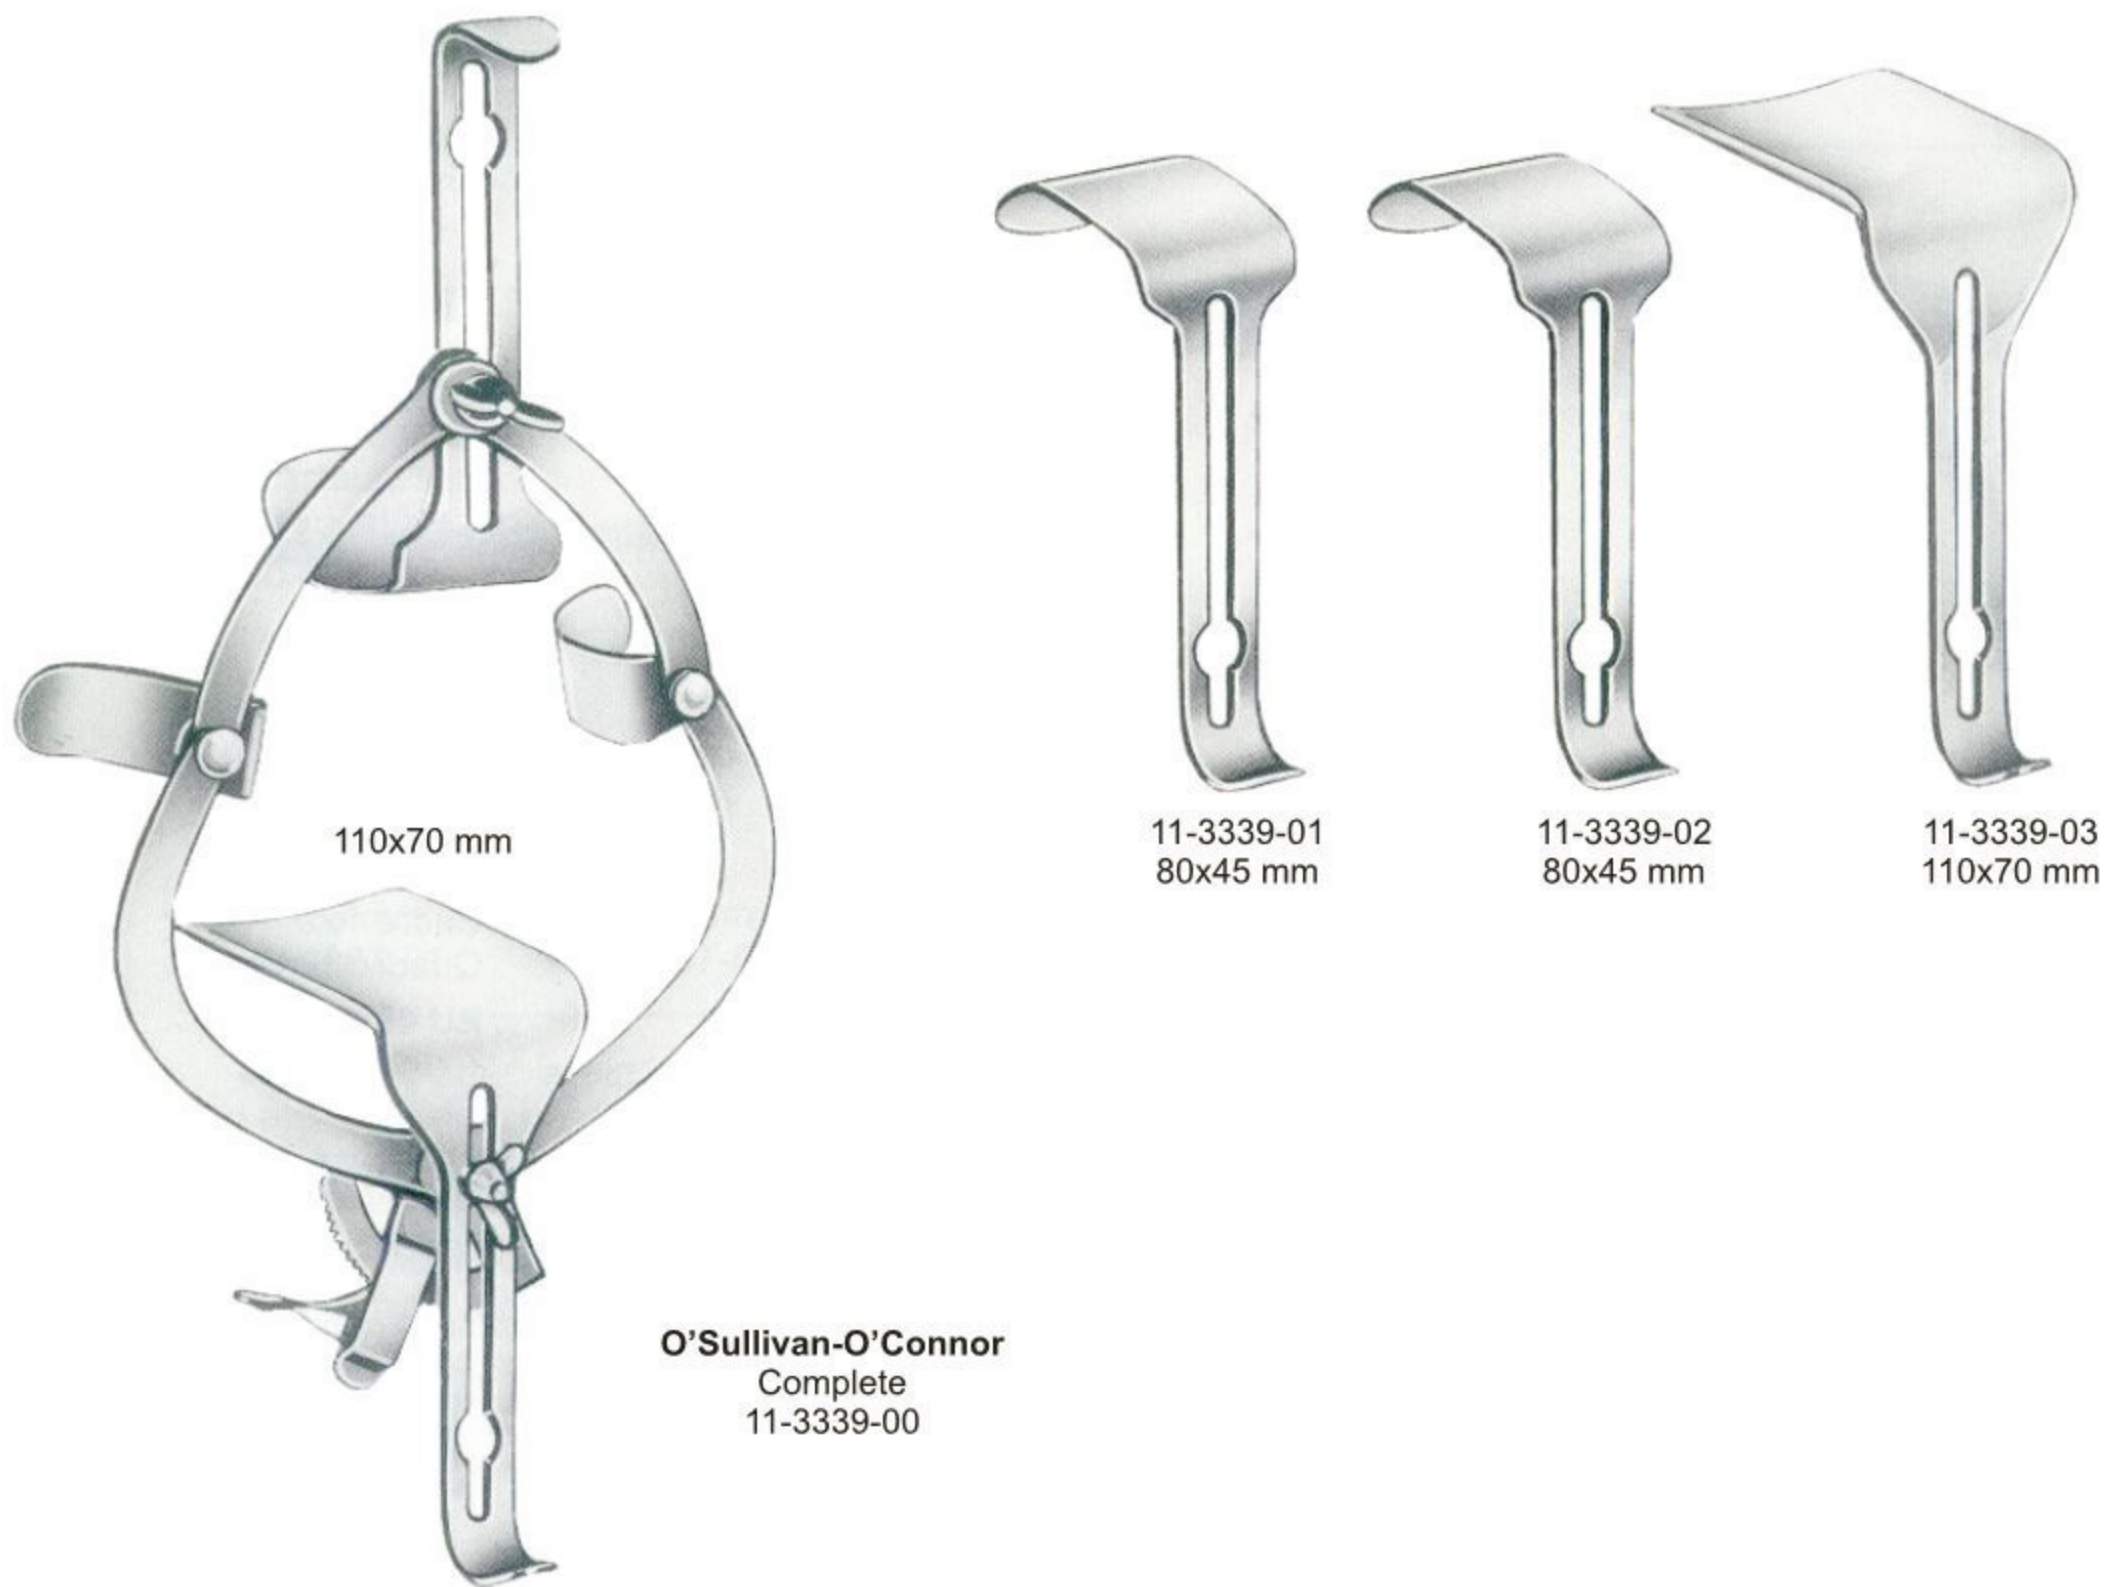

Retractor Complete
11-3329-00

Retractor Only
11-3329-01

Central Blade Only
11-3329-02

Retractor, Complete
11-3330-00

Retractor Only
11-3330-01

Central Blade Only
11-3330-02

Balfour

Retractor, complete
 11-3331-00
 Retractor, only
 11-3331-01
 Central blade, only
 11-3331-02

Balfour USA-Modell

Retractor, complete	
11-3332-00	
Retractor, only	
11-3332-01	
Central blade, only	
11-3332-02	11-3332-03
45x68 mm	68x85 mm
Lateral blades, only	
11-3332-04	11-3332-05
60 mm	80 mm

Abdominal Retractors ● EN
 Bauchdeckenhalter ● DE
 Separadores abdominales ● ES