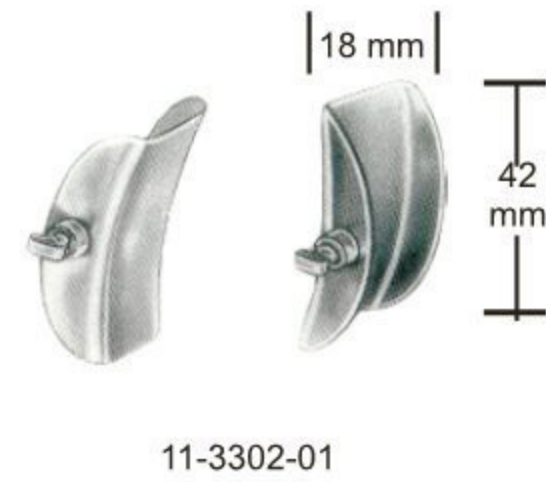

	Sharp	Blunt
	11-3289-01	11-3290-01
	11-3289-02	11-3290-02

Adson
 27 cm/10½"

	Sharp	Blunt
	11-3291-27	11-3292-27

5x6 Teeth

Adson
 Sharp 11-3293-27 27cm/10½"
 Blunt 11-3294-27

Beckmann-Adson (Standard)
 Sharp 11-3295-31 31cm/12¼"
 Blunt 11-3296-31

Adson
 11-3297-33 33cm/13"

Hemilaminectomy Retractor

11-3298-27
 27cm/10½"

Beckmann-Eaton
 11-3299-33
 33 cm/13"

Retractor Only 11-3300-01 Lateral Blades 11-3300-02

Collin
 11-3300-00
 20cm/8"

EN —● Ophthalmologie. Ophthalmology, Oftalmoloia
 DE —● Keratoplastikmesser, Stanzen Meibel
 ES —● Keratoplastikmesser, Stanzen Meibel

	Fig. 1 11-3303-00	Fig. 2 11-3304-00	Fig. 3 11-3305-00
Retractors Complete	11-3303-00	11-3304-00	11-3305-00
Retractors Only	11-3303-01	11-3304-01	11-3305-01
Lateral Blades	11-3303-02 38x62 mm	11-3304-02 38x80 mm	11-3305-02 38x100 mm
Central Blades	11-3303-03 55x55 mm		11-3305-03 55x75 mm