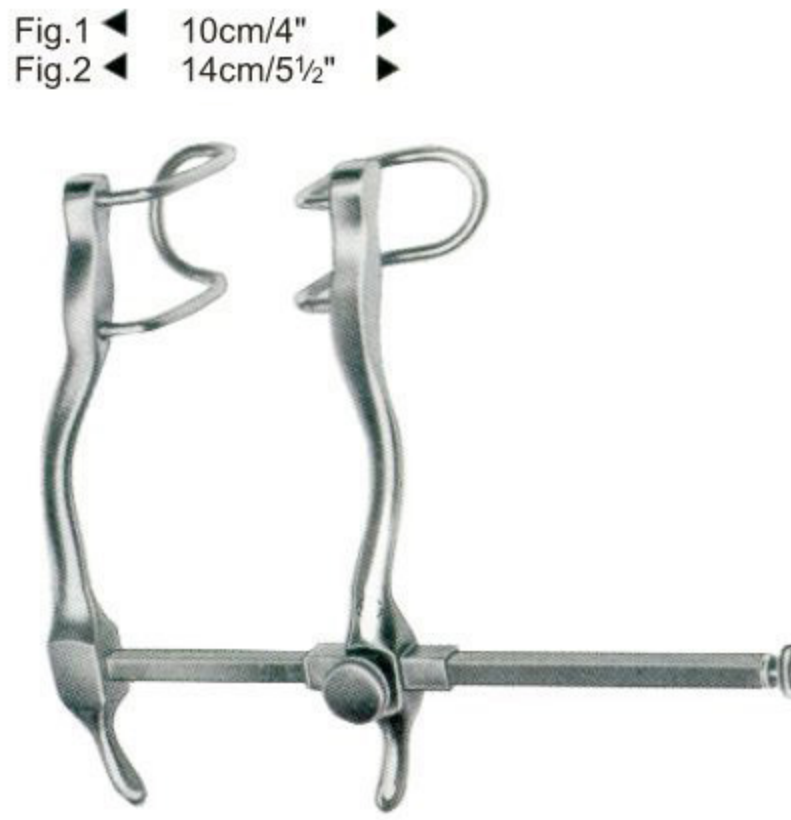

Blades

- Fig. 1 1¾"x1"
- Fig. 2 2⅛"x1"
- Fig. 3 2⅜"x1¾"
- Fig. 4 2⅜"x1"

Markham-Meyerding
 11-3314-18 18cm/7" 11-3315-18

Rigby
 11-3316-19 19cm/7½"

De Bakey
 11-3317-12 12cm/4 ¾"
 11-3317-17 17cm/6 ¾"

Gosset
 11-3318-00

Fig.1 ◀ 10cm/4" ▶
 Fig.2 ◀ 14cm/5½" ▶

Gosset
 Fig.1 11-3319-01
 Fig.2 11-3319-02

Gosset
 11-3320-00

Retractors Only
 11-3320-01

Central Blade
 11-3320-02
 56X60mm

Hertzler
 11-3321-00

Frazier
 11-3322-00

the blades are available by pairs