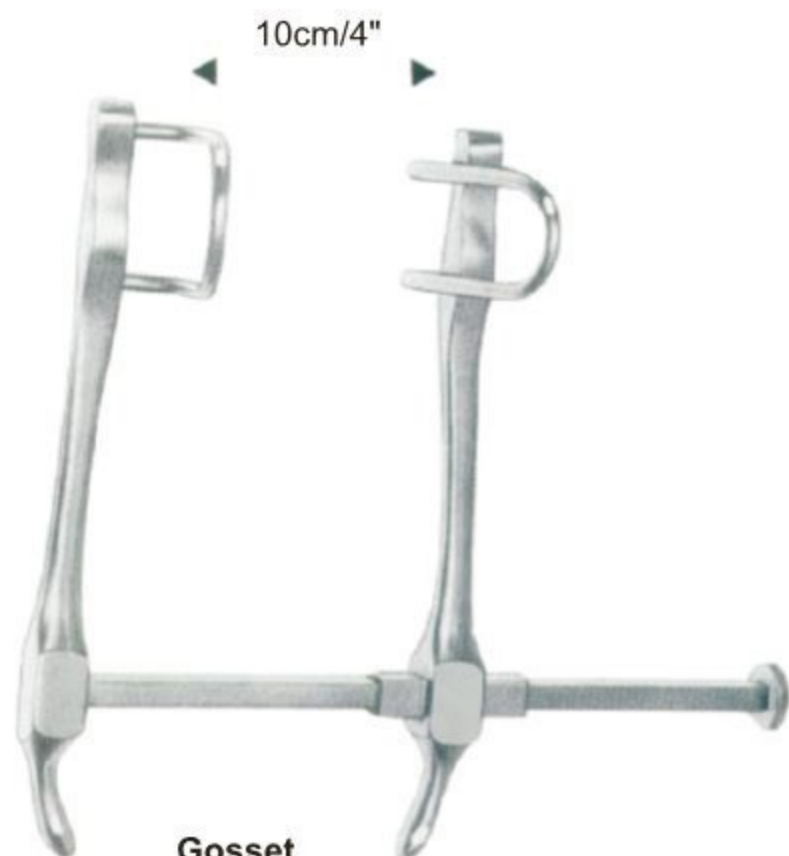

Blades

- Fig. 1 1¾"x1"
- Fig. 2 2⅛"x1"
- Fig. 3 2⅜"x1¾"
- Fig. 4 2⅜"x1"

Markham-Meyerding
 11-3314-18 18cm/7" 11-3315-18

Rigby
 11-3316-19 19cm/7½"

De Bakey
 11-3317-12 12cm/4 ¾"
 11-3317-17 17cm/6 ¾"

Gosset
 11-3318-00

Fig.1 ◀ 10cm/4" ▶
 Fig.2 ◀ 14cm/5½" ▶

Gosset
 Fig.1 11-3319-01
 Fig.2 11-3319-02

Gosset
 11-3320-00

Retractors Only
 11-3320-01

Central Blade
 11-3320-02
 56X60mm

Hertzler
 11-3321-00

Frazier
 11-3322-00

the blades are available by pairs