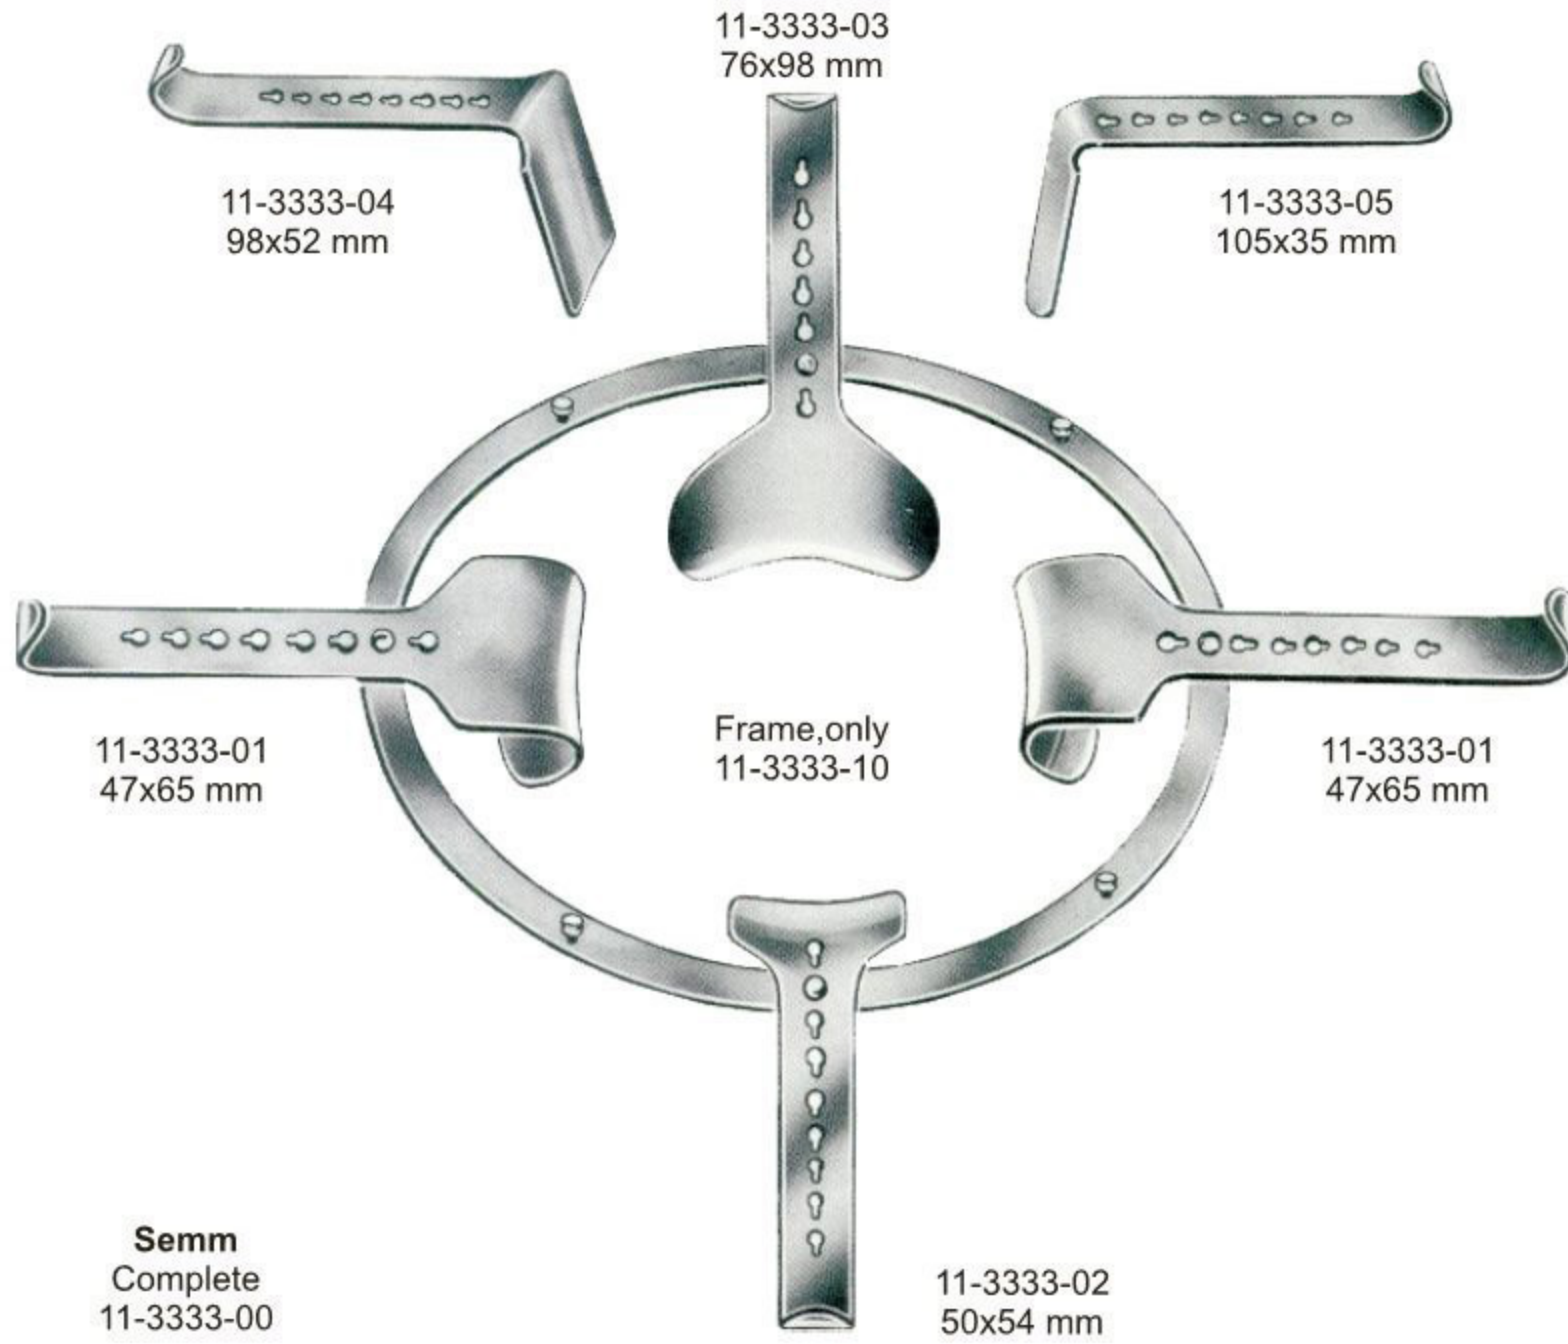

Retractor Complete
11-3329-00

Retractor Only
11-3329-01

Central Blade Only
11-3329-02

Retractor, Complete
11-3330-00

Retractor Only
11-3330-01

Central Blade Only
11-3330-02

Balfour

Retractor, complete
 11-3331-00
 Retractor, only
 11-3331-01
 Central blade, only
 11-3331-02

Balfour USA-Modell

Retractor, complete	
11-3332-00	
Retractor, only	
11-3332-01	
Central blade, only	
11-3332-02	11-3332-03
45x68 mm	68x85 mm
Lateral blades, only	
11-3332-04	11-3332-05
60 mm	80 mm

Abdominal Retractors ● EN
 Bauchdeckenhalter ● DE
 Separadores abdominales ● ES