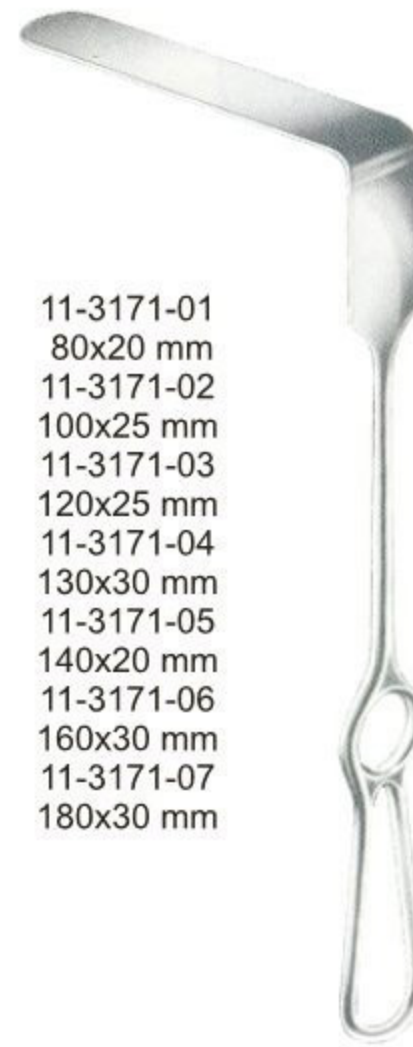

- 11-3171-01
  80x20 mm
- 11-3171-02
  100x25 mm
- 11-3171-03
  120x25 mm
- 11-3171-04
  130x30 mm
- 11-3171-05
  140x20 mm
- 11-3171-06
  160x30 mm
- 11-3171-07
  180x30 mm