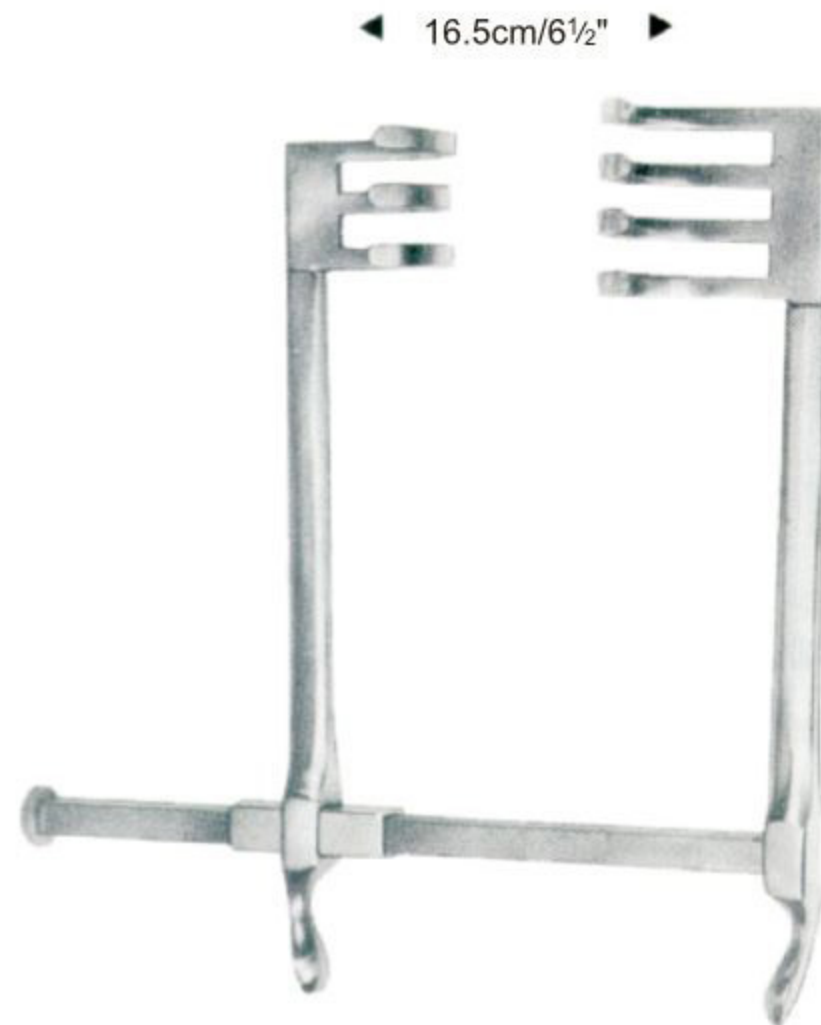

Fig.1 ◀ 10cm/4" ▶
 Fig.2 ◀ 14cm/5½" ▶

Gosset
 Fig.1 11-3319-01
 Fig.2 11-3319-02

Gosset
 11-3320-00

Retractors Only
 11-3320-01

Central Blade
 11-3320-02
 56X60mm

Hertzler
 11-3321-00

Frazier
 11-3322-00

the blades are available by pairs