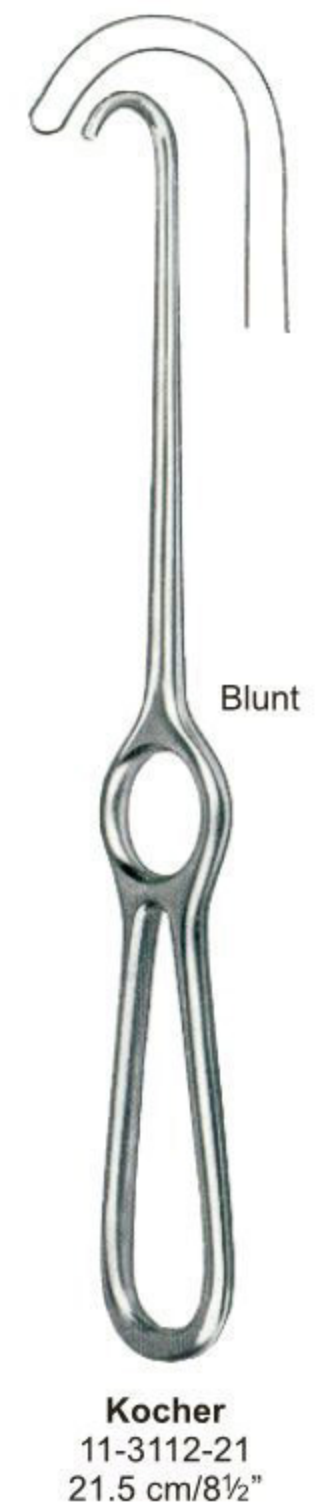

Set

Set

Parker-Mott
 11-3092-16
 16 cm/6¼"

Set

Farabeuf
 11-3093-12
 12 cm/4¾"

Set

Farabeuf
 11-3094-15
 15 cm/6"

Set

Collin
 11-3095-16
 16.5 cm/6½"

Set

Mayo-Collin
 11-3096-15
 15 cm/6"

Set

Mathieu
 11-3097-19
 19 cm/7½"

Retractors ● EN
 Wundhaken ● DE
 Separadores ● ES

Volkmann
 23 cm/9"

Kocher
 21.5cm/8½"