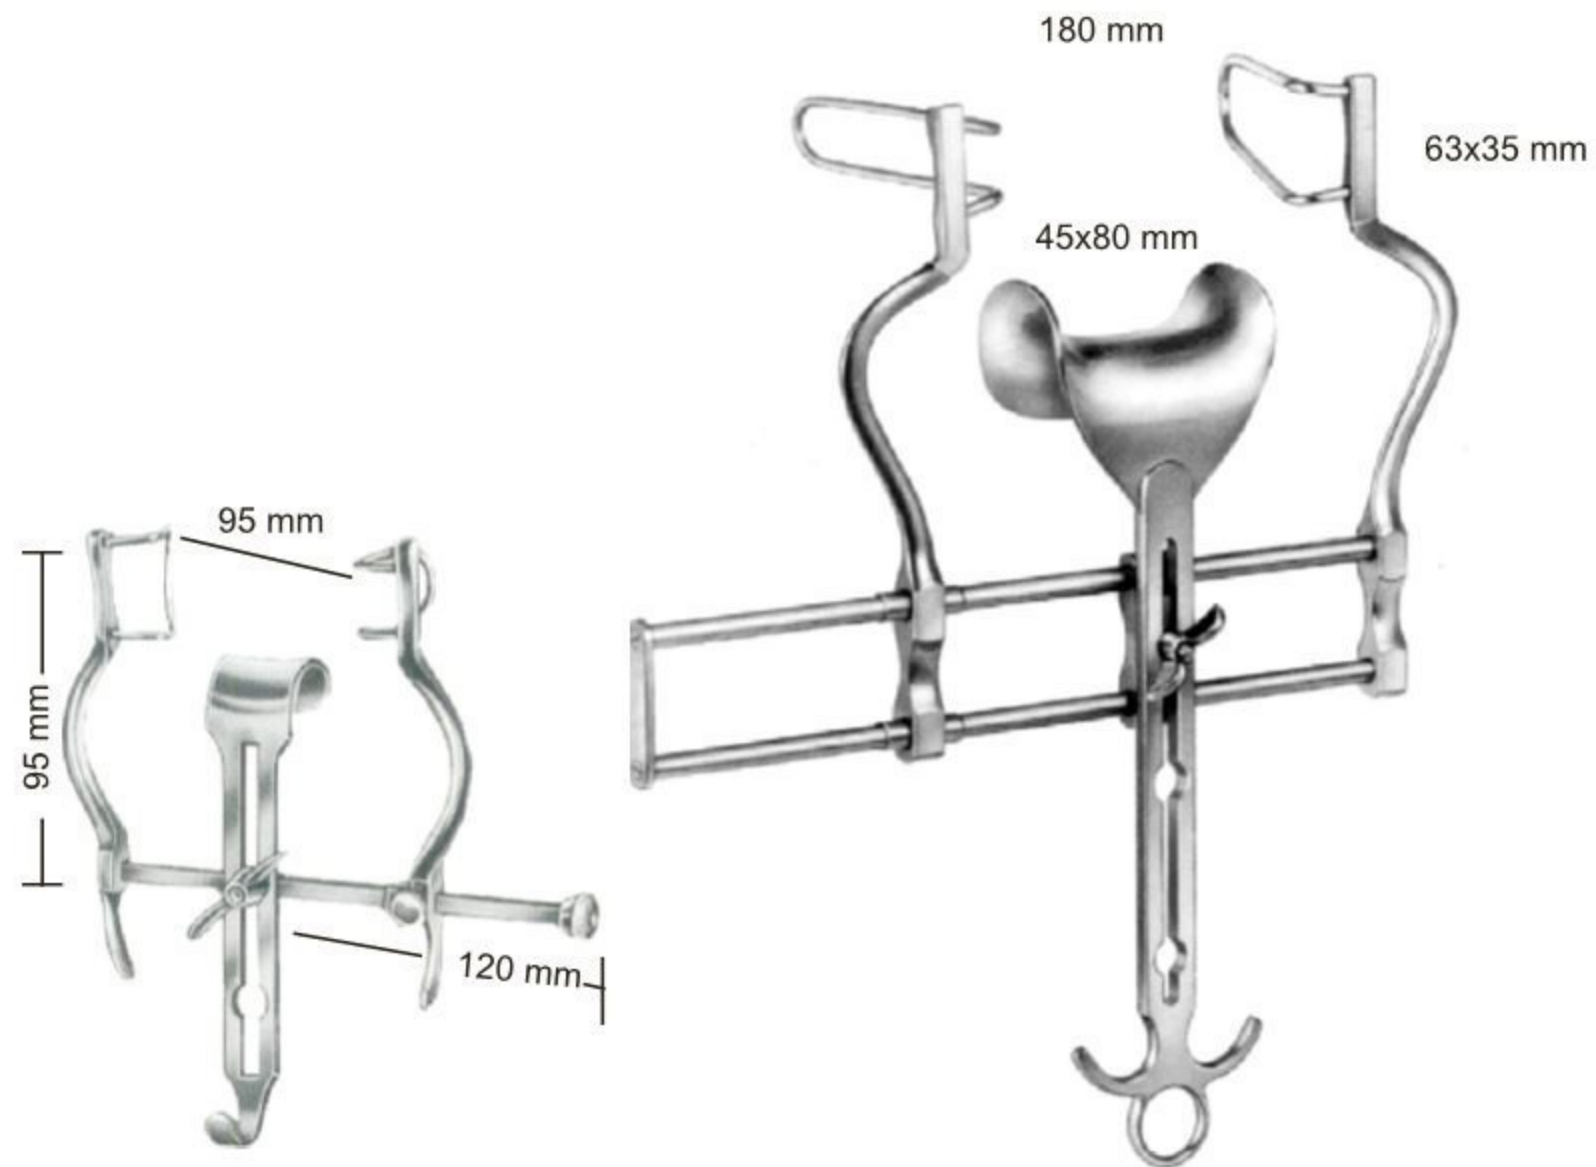

Blades

- Fig. 1 1¾"x1"
- Fig. 2 2⅛"x1"
- Fig. 3 2⅜"x1¾"
- Fig. 4 2⅜"x1"

Markham-Meyerding
 11-3314-18 18cm/7" 11-3315-18

Rigby
 11-3316-19 19cm/7½"

De Bakey
 11-3317-12 12cm/4 ¾"
 11-3317-17 17cm/6 ¾"

Gosset
 11-3318-00

Fig.1 ◀ 10cm/4" ▶
 Fig.2 ◀ 14cm/5½" ▶

Gosset
 Fig.1 11-3319-01
 Fig.2 11-3319-02

Gosset
 11-3320-00

Retractors Only
 11-3320-01

Central Blade
 11-3320-02
 56X60mm

Hertzler
 11-3321-00

Frazier
 11-3322-00

the blades are available by pairs

	Baby-Balfour 11-3327-00	Balfour 11-3328-00
Retractor Complete		
Retractor Only	11-3327-01	11-3328-01
Central Blade Only	11-3327-02	11-3328-02

Abdominal Retractors ● EN
 Bauchdeckenhalter ● DE
 Separadores abdominales ● ES