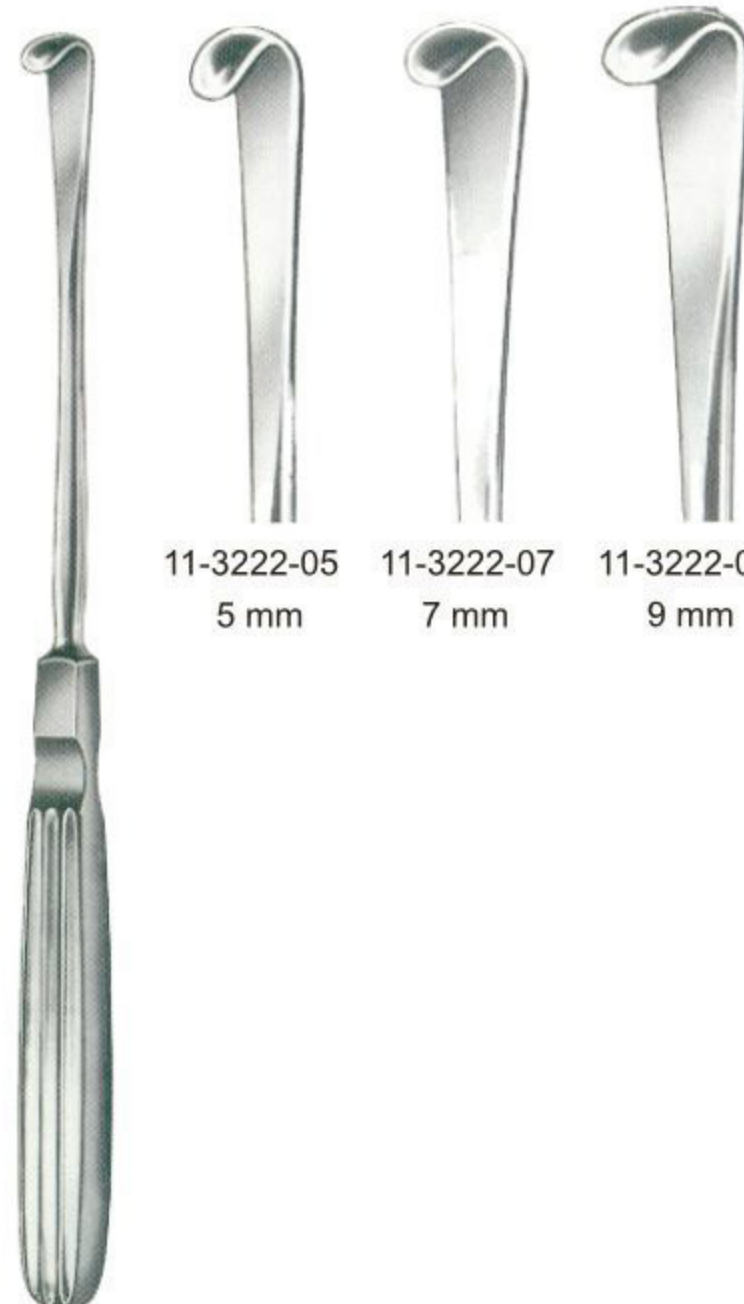

11-3211-10 10 mm
 11-3211-20 20 mm
 19cm/7½"

Dingman
 11-3212-17
 17.5cm/7"

Soerensen-Hein
 11-3213-17
 17.5cm/7"

Dingman
 11-3214-21
 21cm/8¼"

11-3215-18
 18.5cm/7¼"

Tessier
 11-3216-01
 15cm/6"

Tessier
 11-3217-02
 15cm/6"

Dingman
 11-3218-00

Retractors ● EN
 Wundhaken ● DE
 Separadores ● ES

11-3219-21
 21cm/8¼"

11-3220-20
 20.5cm/8"

11-3221-17
 17.5cm/7"

11-3222-05
 5 mm

11-3222-07
 7 mm

11-3222-09
 9 mm

20cm/8"

17.5cm/7"

11-3223-06
 6 mm

11-3223-07
 7 mm

11-3223-09
 9 mm

11-3223-11
 11 mm

Dingman
 11-3224-18
 18cm/7"

11-3225-23
 23.5cm/9¼"
 10 mm