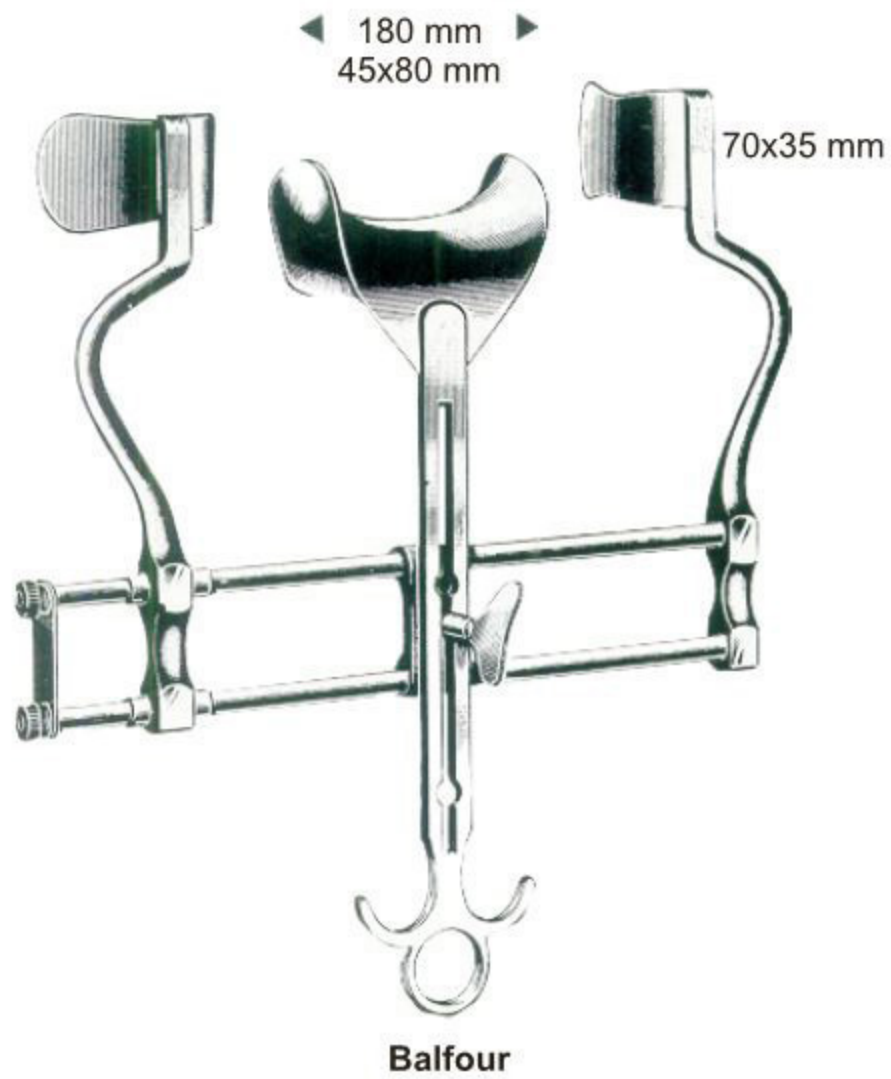

Blades

- Fig. 1 1¾"x1"
- Fig. 2 2⅛"x1"
- Fig. 3 2⅜"x1¾"
- Fig. 4 2⅜"x1"

Markham-Meyerding
 11-3314-18 18cm/7" 11-3315-18

Rigby
 11-3316-19 19cm/7½"

De Bakey
 11-3317-12 12cm/4 ¾"
 11-3317-17 17cm/6 ¾"

Gosset
 11-3318-00

Fig.1 ◀ 10cm/4" ▶
 Fig.2 ◀ 14cm/5½" ▶

Gosset
 Fig.1 11-3319-01
 Fig.2 11-3319-02

Gosset
 11-3320-00

Retractors Only
 11-3320-01

Central Blade
 11-3320-02
 56X60mm

Hertzler
 11-3321-00

Frazier
 11-3322-00

the blades are available by pairs

	Baby-Balfour 11-3327-00	Balfour 11-3328-00
Retractor Complete		
Retractor Only	11-3327-01	11-3328-01
Central Blade Only	11-3327-02	11-3328-02

Abdominal Retractors ● EN
 Bauchdeckenhalter ● DE
 Separadores abdominales ● ES