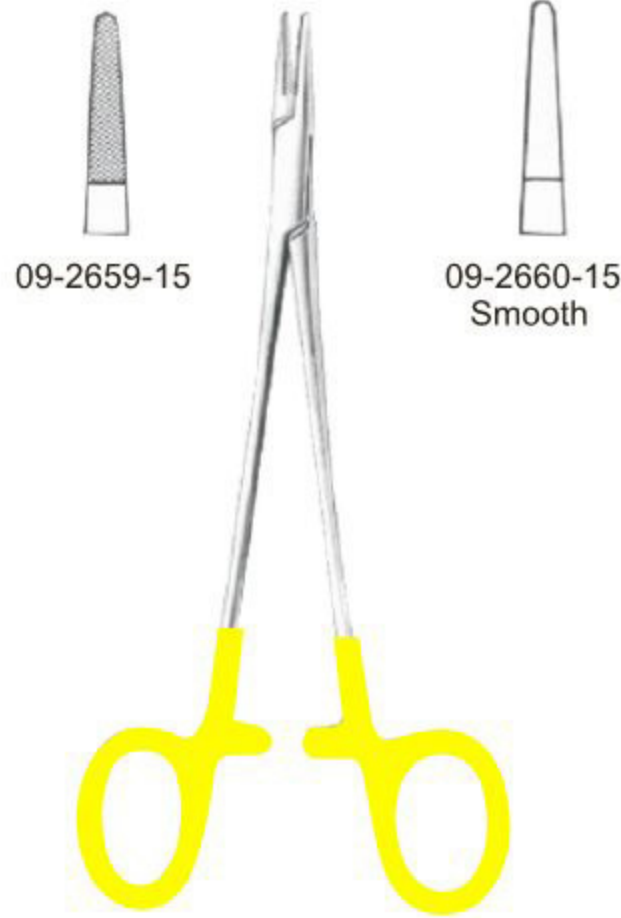

Crile-Wood
15cm/6"