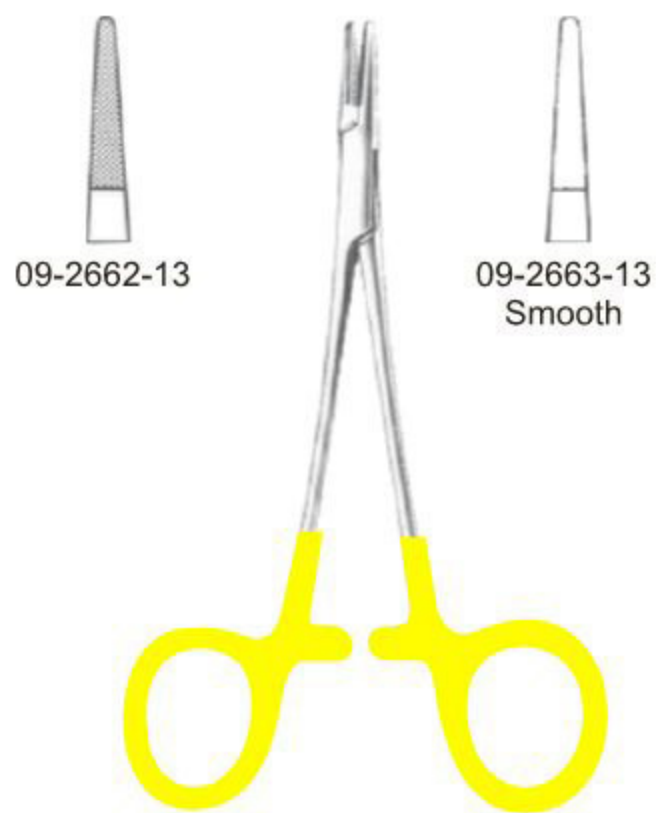

Baby-Crile-Wood
 09-2658-15
 15cm/6"

Crile-Wood
 15cm/6"

Crile-Wood

	cm	in
09-2661-18	18	7"
09-2661-20	20	8"
09-2661-23	23	9"
09-2661-26	26	10 1/4"
09-2661-31	31	12 1/4"

Halsey
 13cm/5"

Converse
 09-2664-12
 12.5cm/5"

Kilner
 09-2665-13
 13.5cm/5 1/4"

Needle Holders ● EN
 Nadelhalter ● DE
 Porta-agujas ● ES

Hegar-Vascular
 09-2666-14 14cm/5½"
 09-2666-18 18cm/7"
 09-2666-20 20cm/8"
 09-2666-23 23cm/9"

Ryder		Micro-Ryder	
09-2667-13		09-2668-13	13cm/5"
09-2667-15		09-2668-15	15cm/6"
09-2667-18		09-2668-18	18cm/7"
09-2667-20		09-2668-20	20cm/8"
09-2667-23		09-2668-23	23cm/9"
09-2667-26		09-2668-26	26cm/10¼"