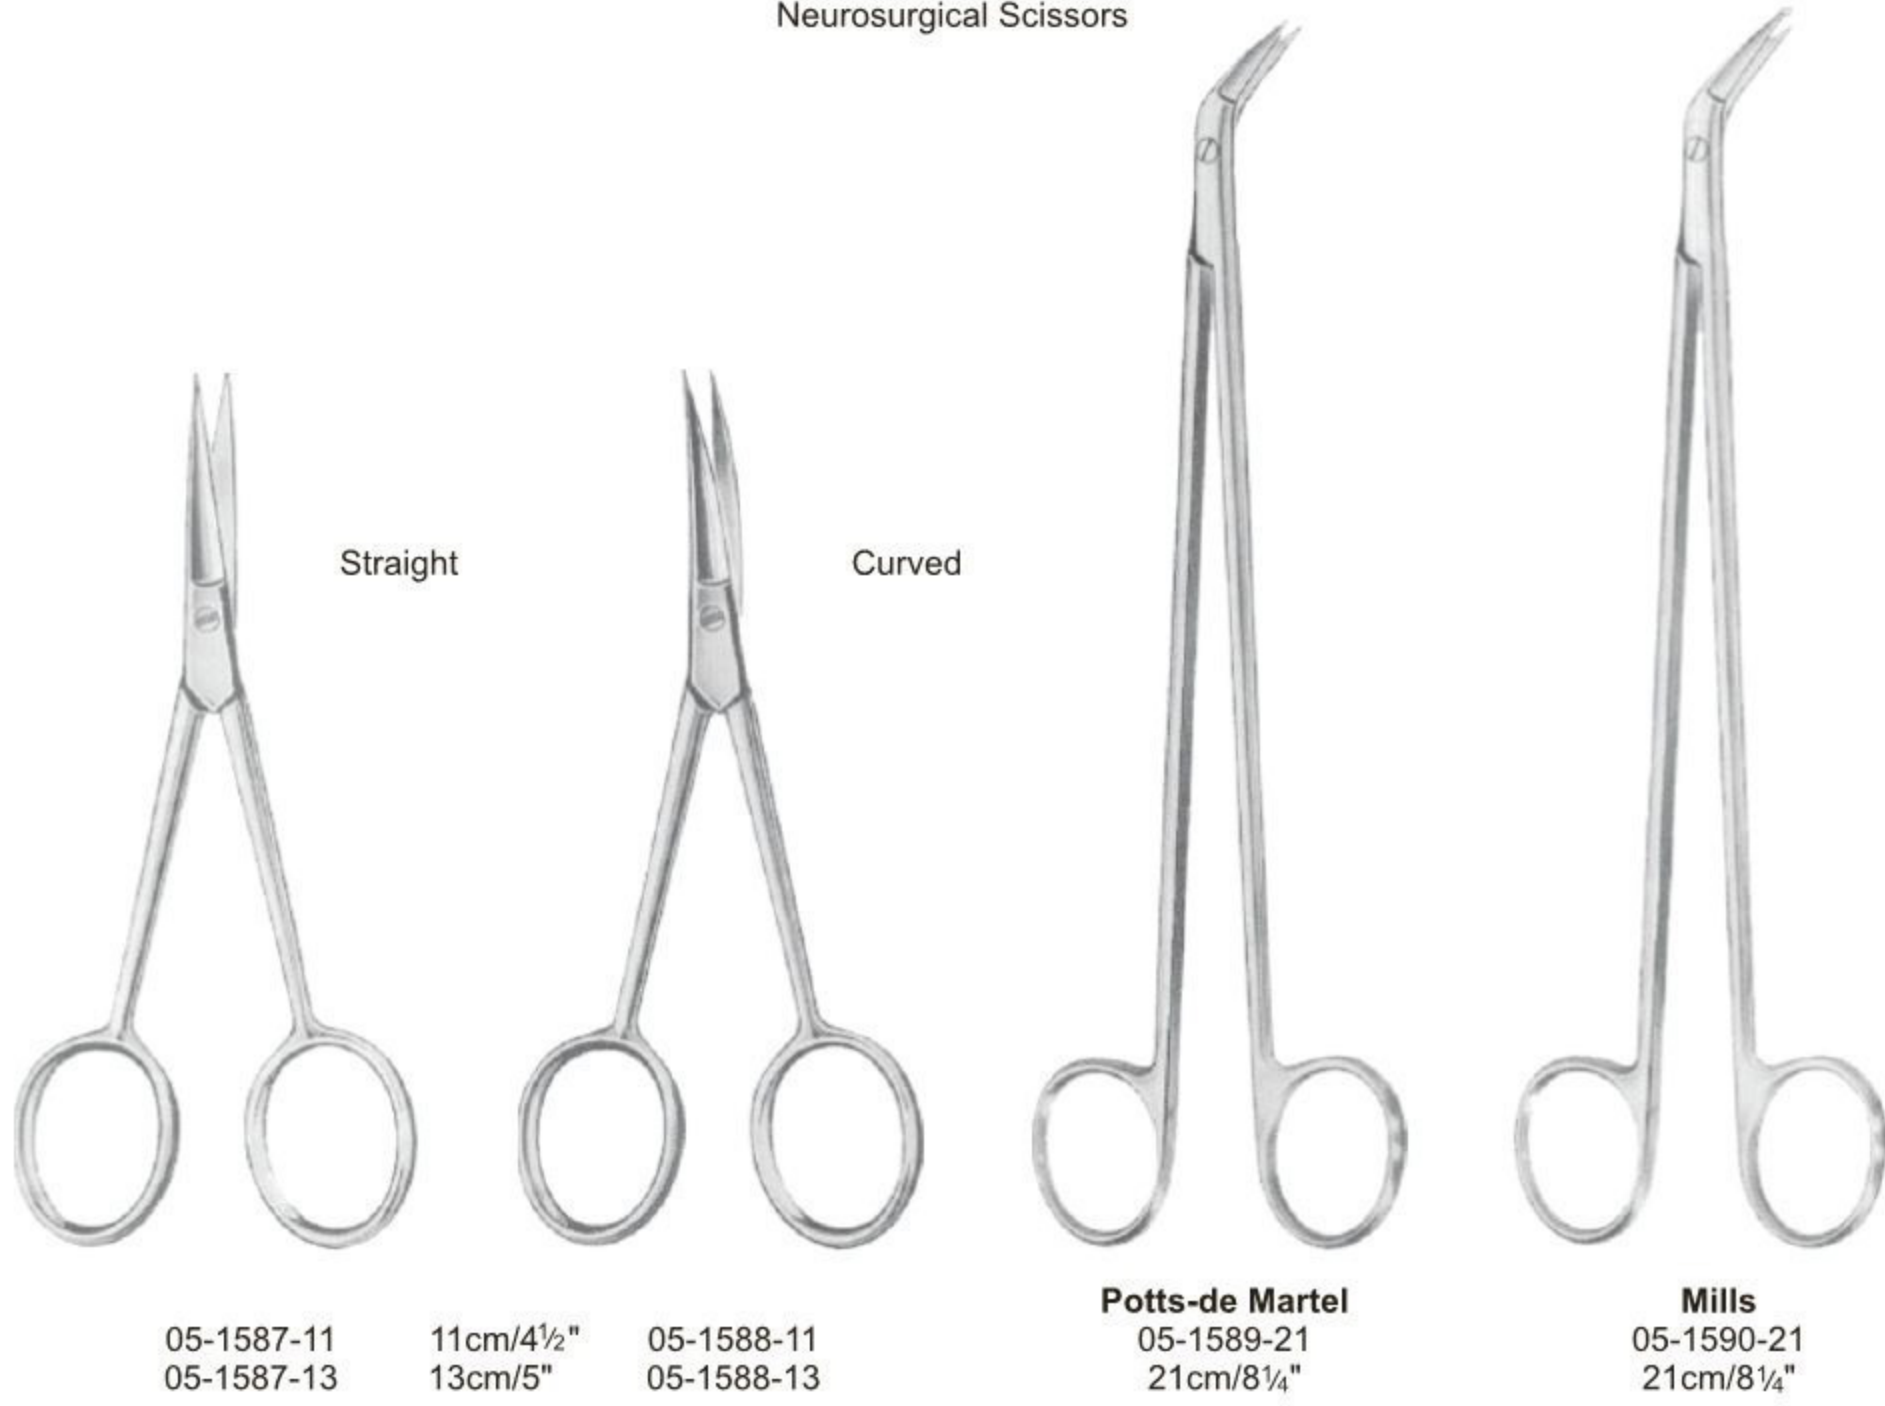

Neurosurgical Scissors