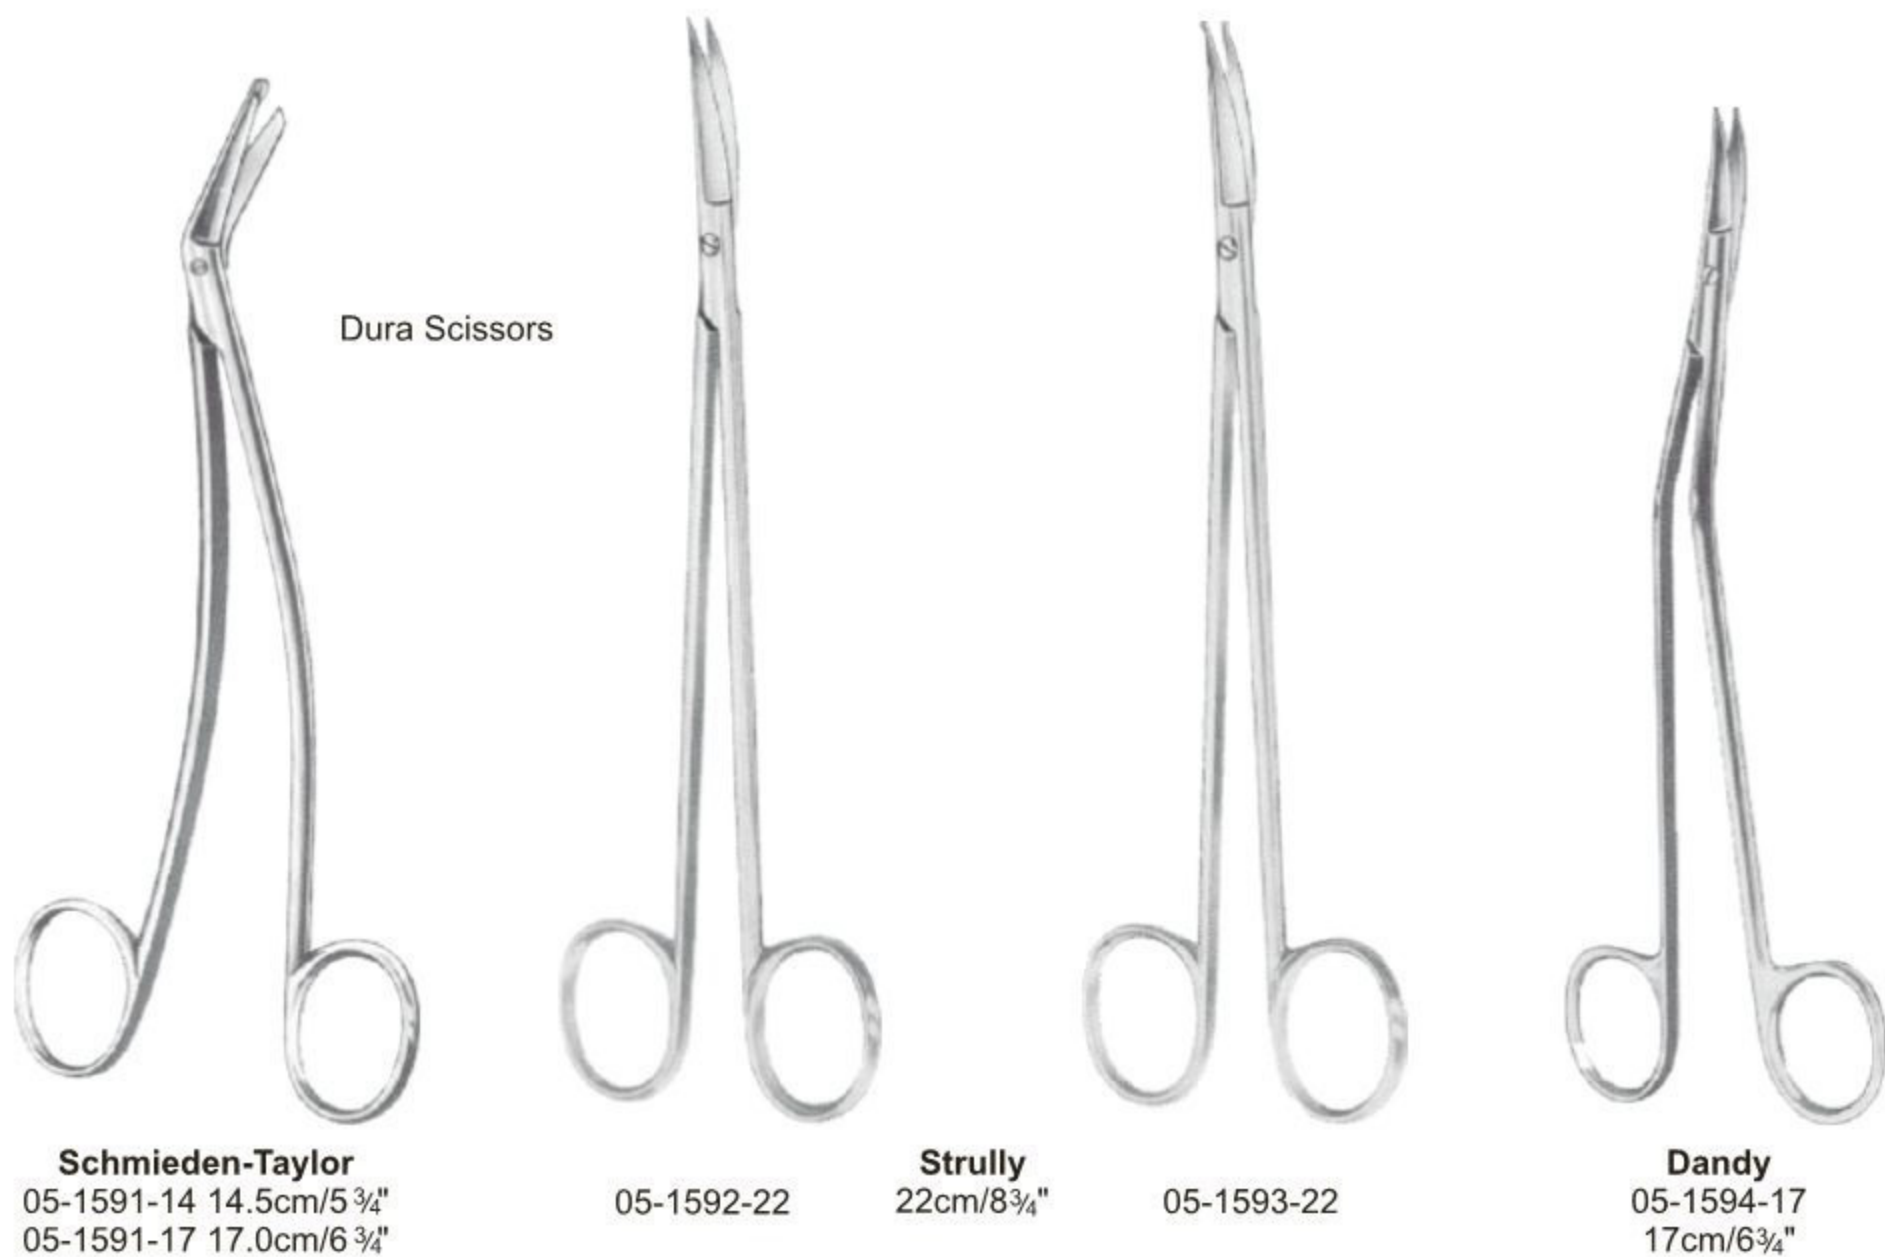

Neurosurgical Scissors